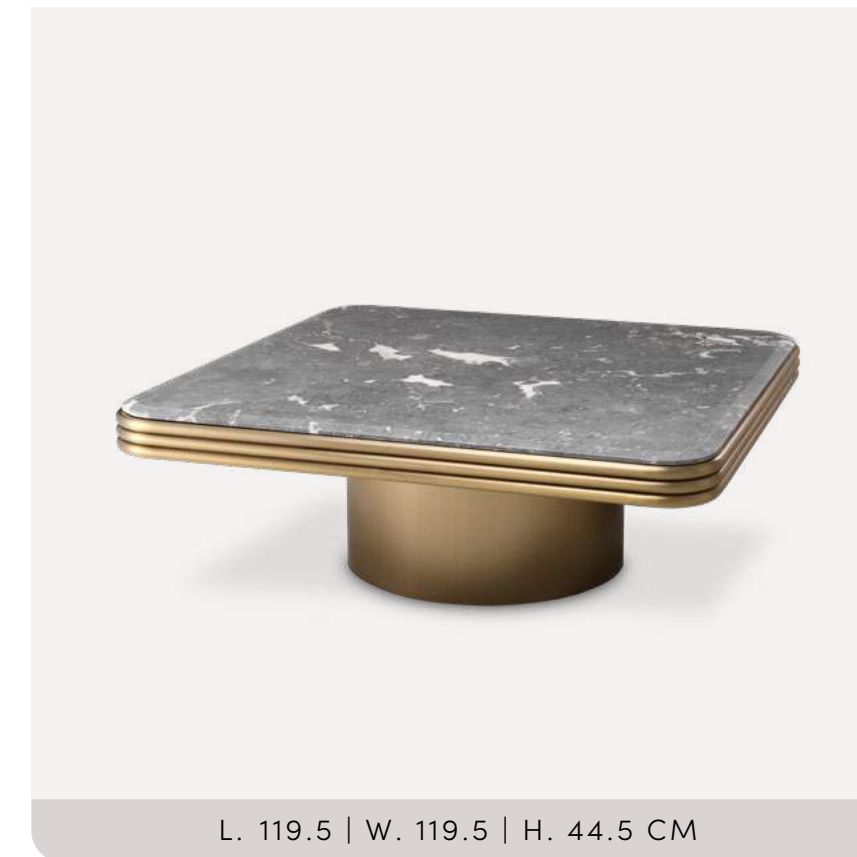

SERIES CLAREMORE

- Grey marble top

L. 119.5 | W. 119.5 | H. 44.5 CM

COFFEE TABLE CLAREMORE

118361 | BRUSHED BRASS FINISH