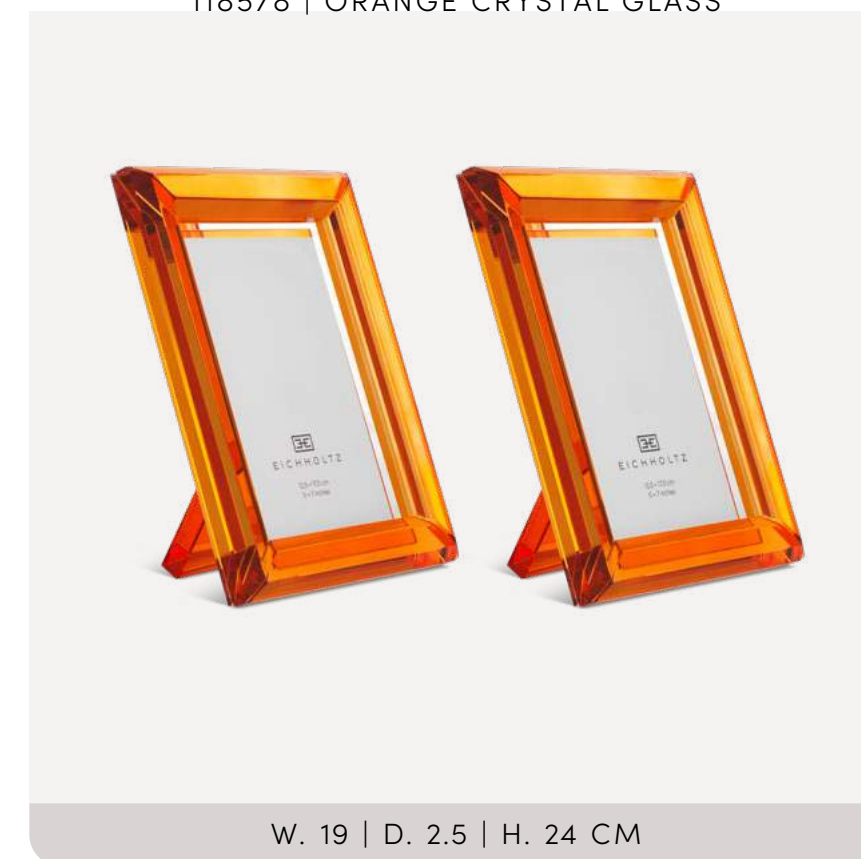

PICTURE FRAME THEORY L SET OF 2
117976 | ORANGE CRYSTAL GLASS