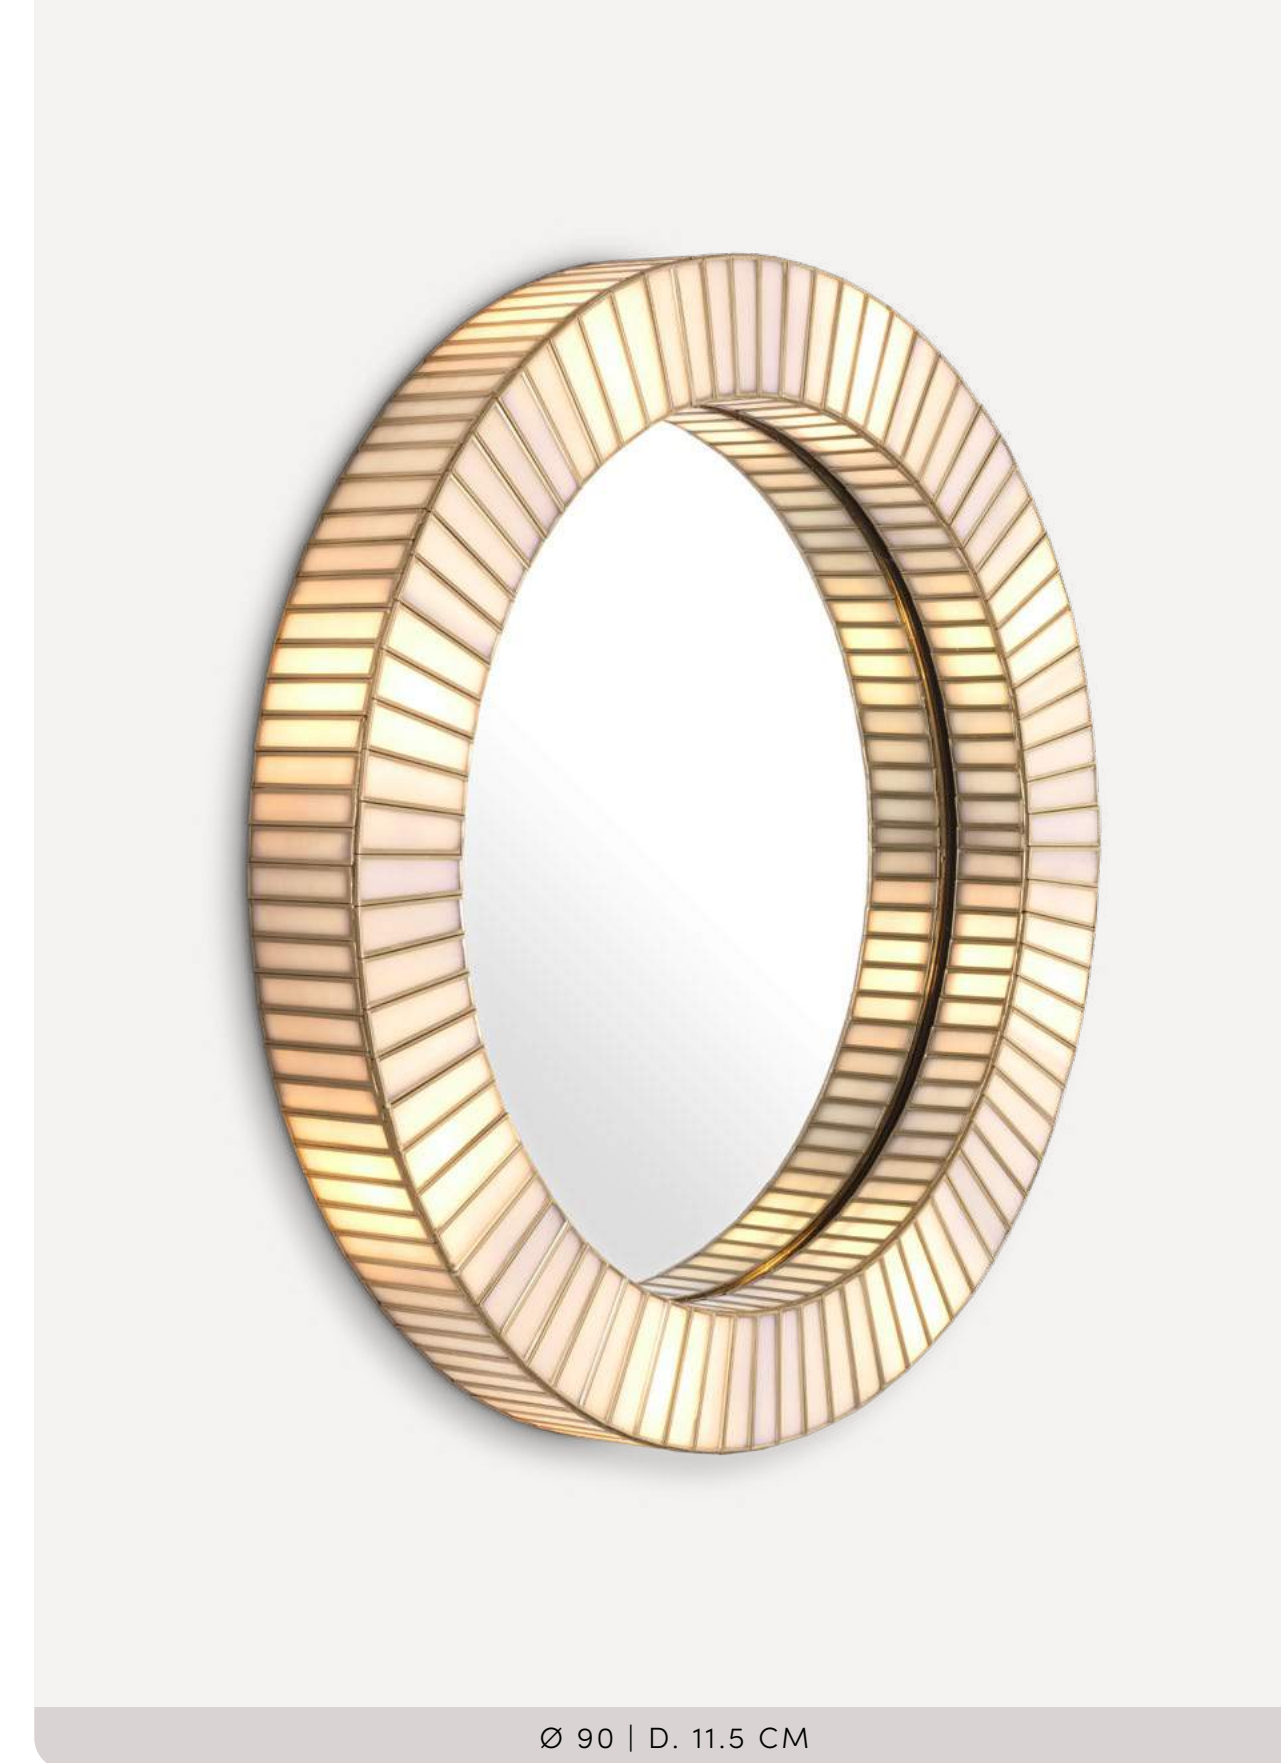

Ø 90 | D. 11.5 CM

MIRROR MONARI

118253 | ANTIQUE BRASS FINISH

- Frames made of brass with white glass
- Mirror with integrated lighting