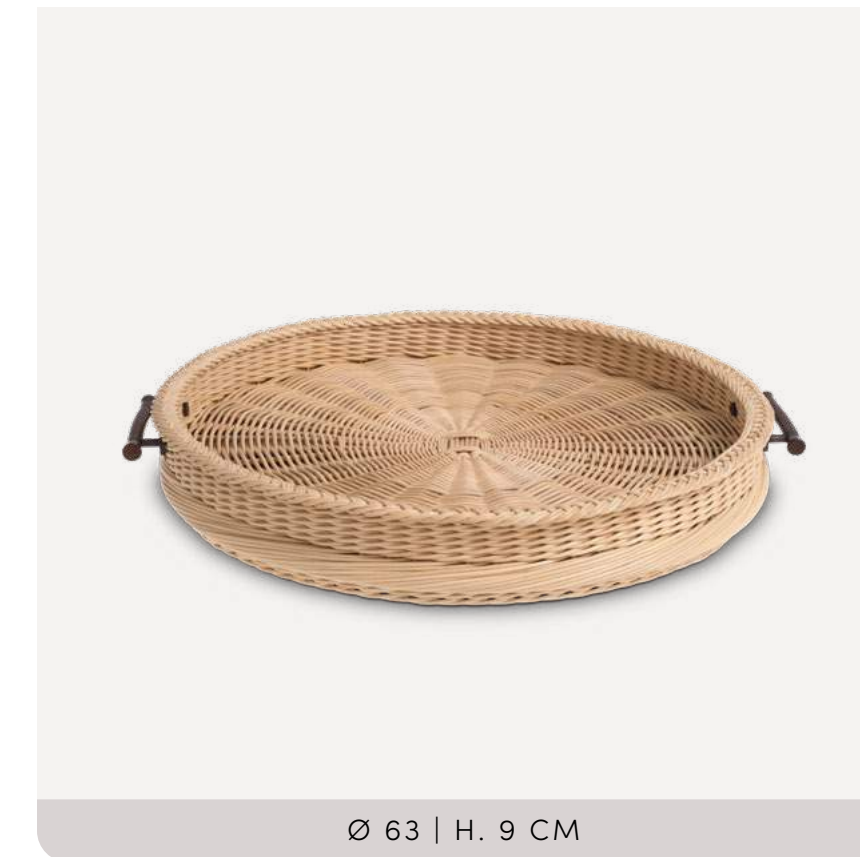

Ø 63 | H. 9 CM

SERVING FOUR S

118340 | NATURAL RATTAN