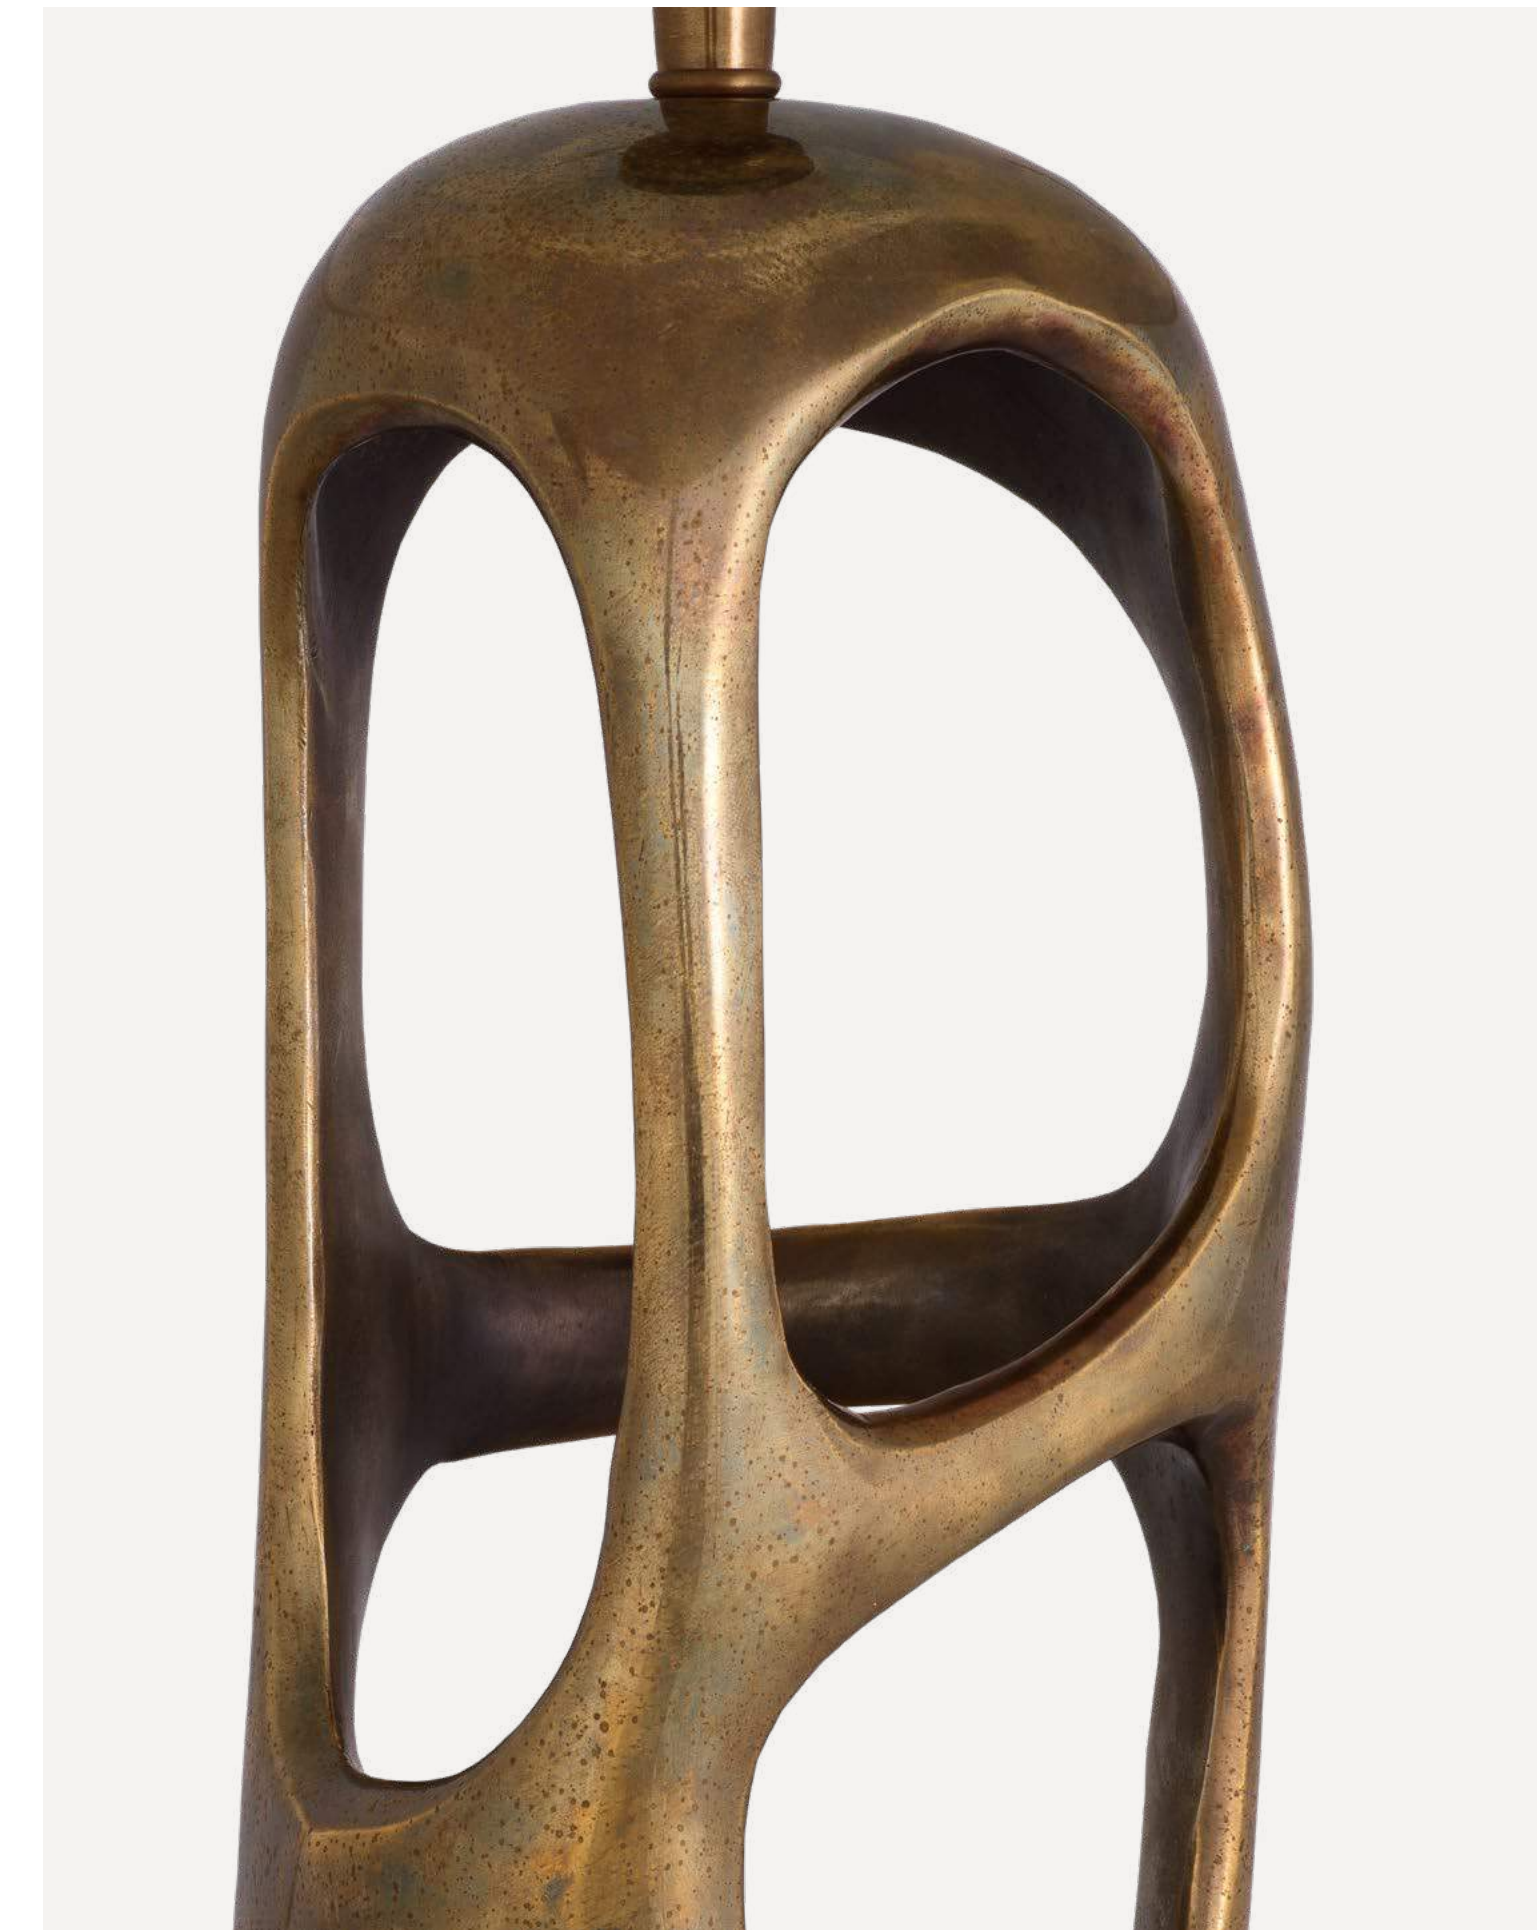

W. 26 | MIN W. 50 | H. 90 CM

TABLE LAMP MACIAS

118162 | BRONZE HIGHLIGHT FINISH

W. 15.5 | MAX W. 45 | H. 78 CM

TABLE LAMP KEARNY

118467 | VINTAGE BRASS FINISH

W. 12 | D. 10 | H. 60 CM

WALL LAMP SCILLA

117361 | ALABASTER | ANTIQUE BRASS FINISH

W. 28.5 | D. 18 | H. 60 CM

WALL LAMP GREYSON

118289 | ANTIQUE BRASS FINISH

- Handmade glass
- This new item is part of an existing series featured on the website.