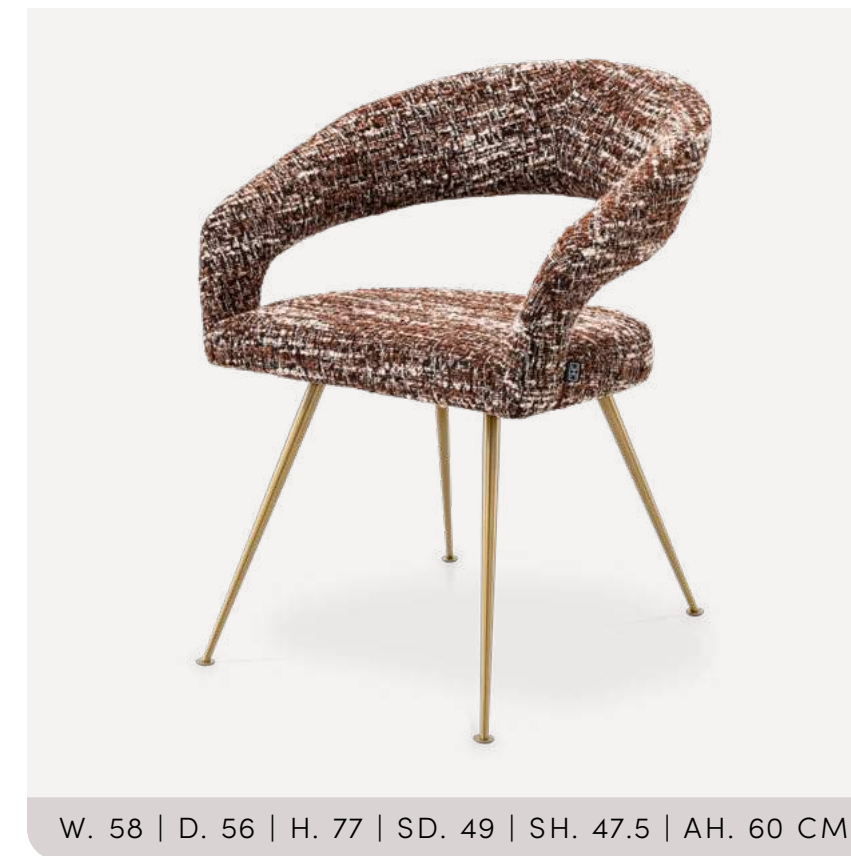

BARSTOOL OLSEN

118566 | SCALEA BLUE

W. 68.5 | D. 88 | H. 77 | SD. 55 | SH. 42 | AH. 54 CM

ARMCHAIR OLSEN

118325 | SCALEA BLUE

W. 53.5 | D. 57 | H. 96.5 | SD. 41 | SH. 67 | AH. 81.5 CM

COUNTERSTOOL OLSEN

118187 | SCALEA BLUE

W. 53.5 | D. 57 | H. 96.5 | SD. 41 | SH. 67 | AH. 81.5 CM

COUNTERSTOOL OLSEN

118569 | SCALEA SAND

NEW DINING CHAIRS

- Introducing a new fabric option for our existing Bravo chair
- Dining chair Beale (118079) is not available for UK

L. 55 | W. 53 | H. 78 | SD. 42 | SH. 50 | AH. 68
CM

DINING CHAIR BEALE

118079 | SENTIER CREAM

W. 58 | D. 56 | H. 77 | SD. 49 | SH. 47.5 | AH. 60 CM

DINING CHAIR BRAVO

118736 | BOUCLÉ SONATA RED

CHAIR CAMEROTA