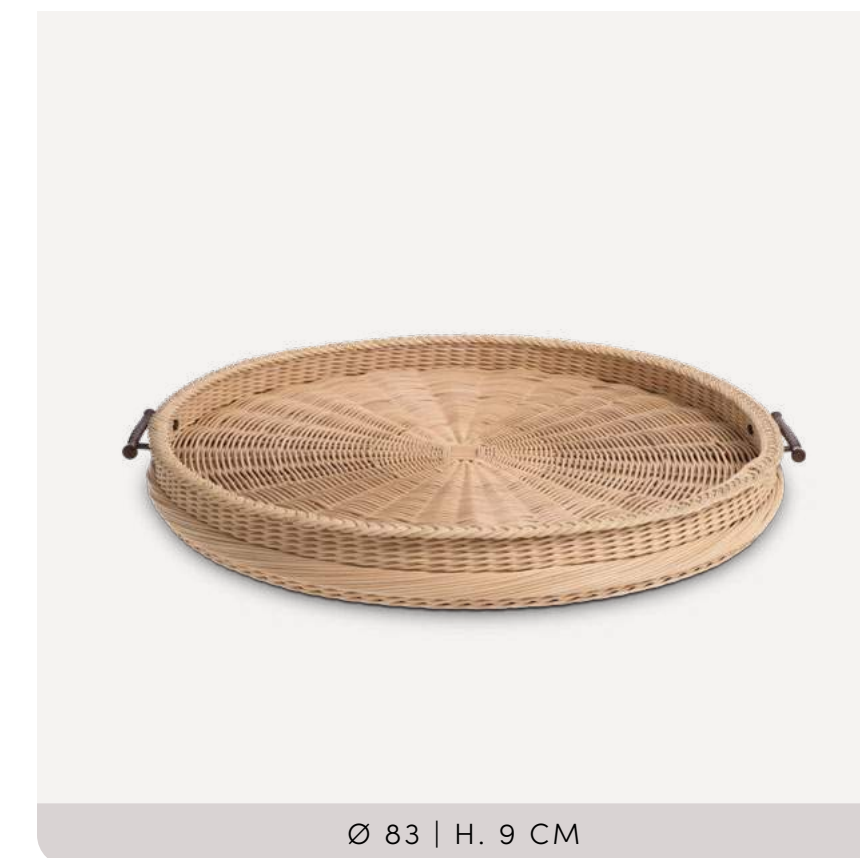

Ø 83 | H. 9 CM

SERVING FOUR

118341 | NATURAL RATTAN