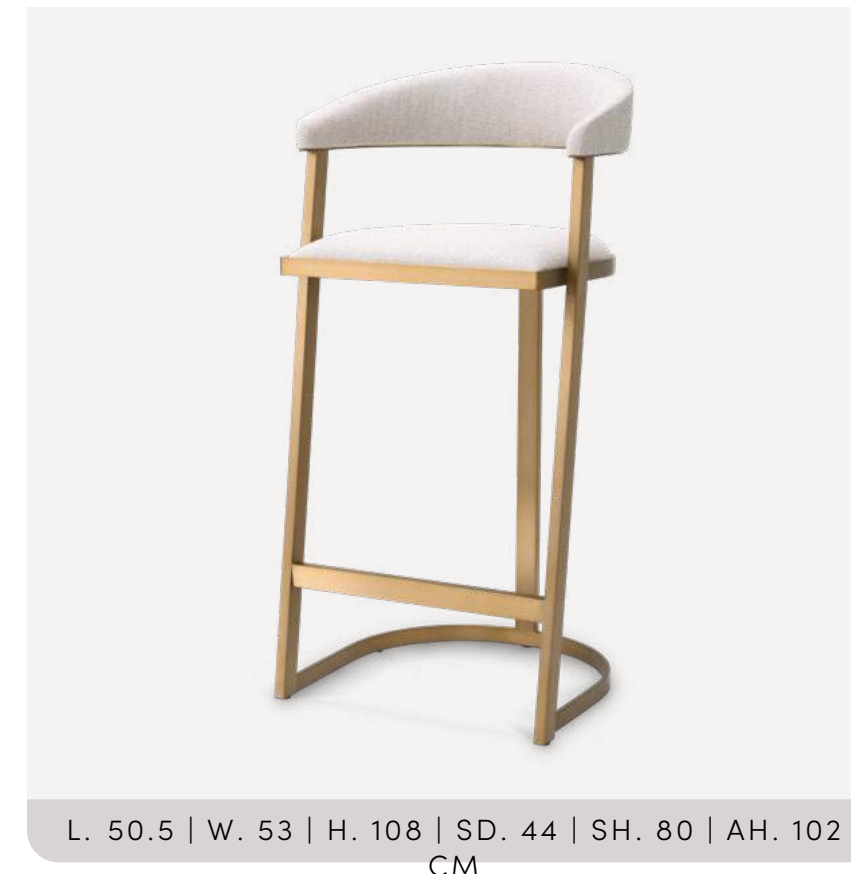

W. 54 | D. 50.5 | H. 95.5 | SD. 39 | SH. 65 CM

COUNTERSTOOL ALVEAR

118375 | CLASSIC BLACK FINISH

SERIES DEXTER

- These new item are part of an existing series featured on the website
- Not available for USA and UK