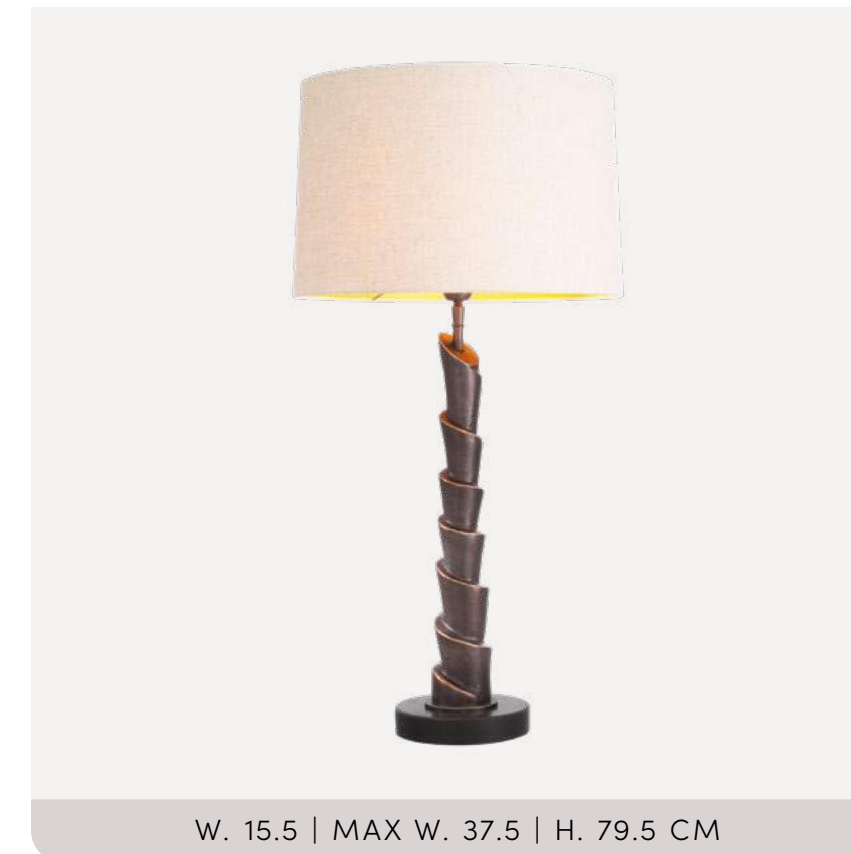

Ø 81 | H. 38 CM

CEILING LAMP EAST

118486 | ANTIQUE BRASS FINISH

SERIES BEAU RIVAGE

- Vintage brass finish
- Table lamp Beau Rivage: round shade, adorned with a golden lining
- Not available for USA

W. 20 | D. 14 | H. 40 CM

WALL LAMP BEAU RIVAGE

117726 | VINTAGE BRASS FINISH

W. 17 | MAX W. 35 | H. 102 CM

TABLE LAMP BEAU RIVAGE

118525 | BLACK BASE

SERIES RIVERBANK

- Incorporating a diffuser within the shade, adorned with a golden lining
- Including linen mix shade
- Riverbank wall lamp will be introduced later
- Not available for USA