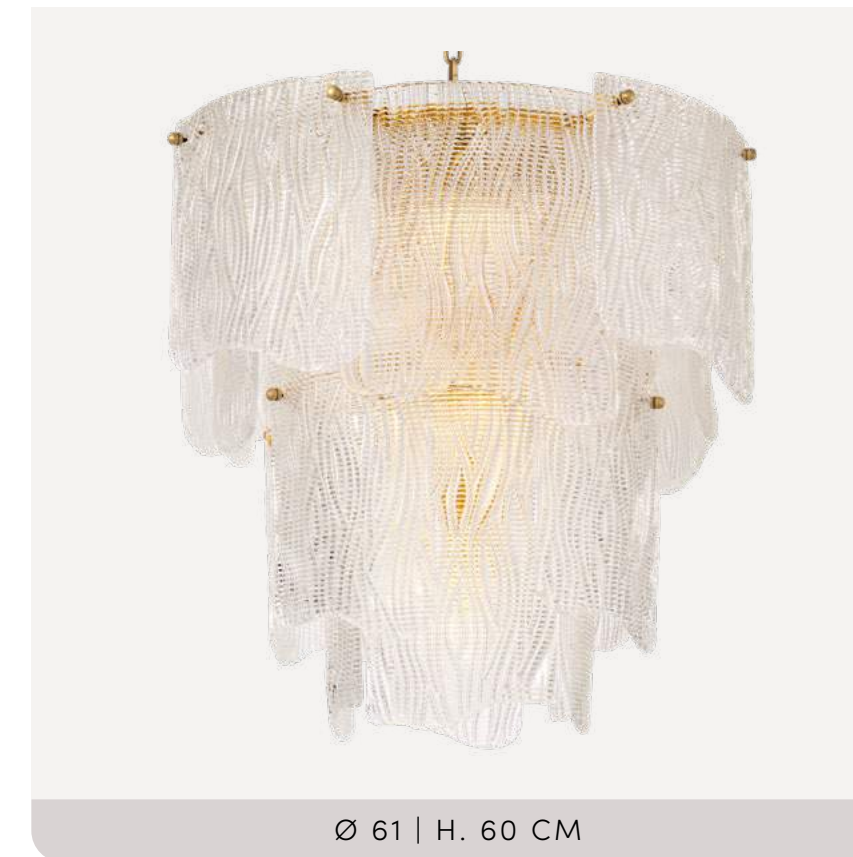

SERIES ASINARA

Ø 61 | H. 60 CM

PENDANT ASINARA S

118762 | TEXTURED GLASS