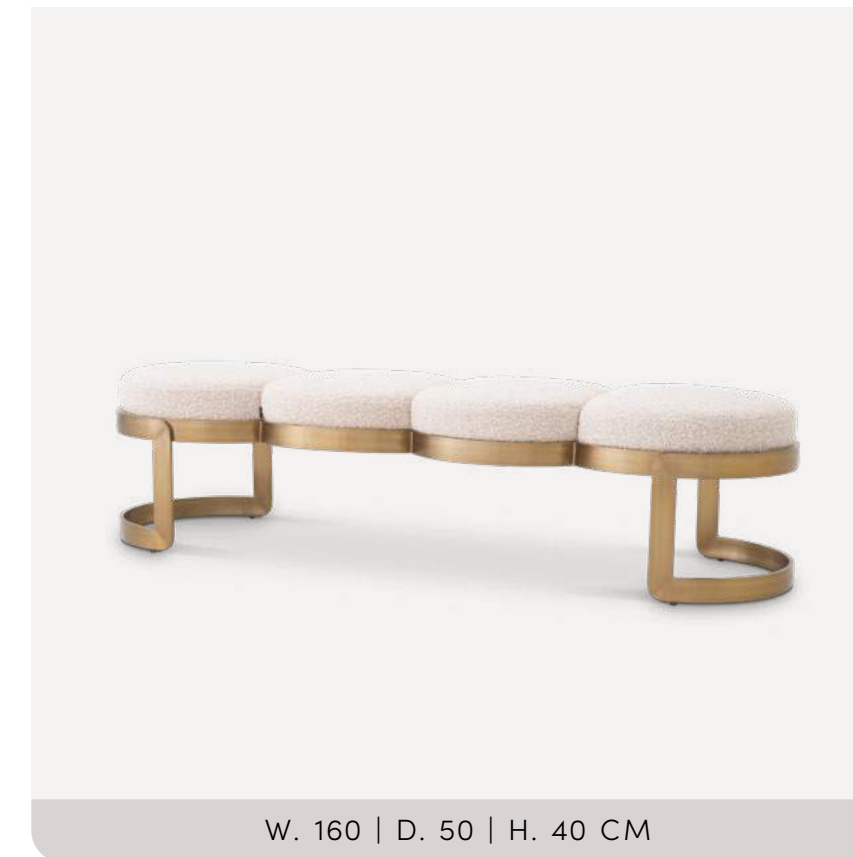

NEW BENCHES

- Bench Newport (117849) is not available for USA
- Bench Tarato cascade off-white (118741) not available for UK

W. 160 | D. 50 | H. 40 CM

BENCH NEWPORT

117849 | BOUCLÉ CREAM