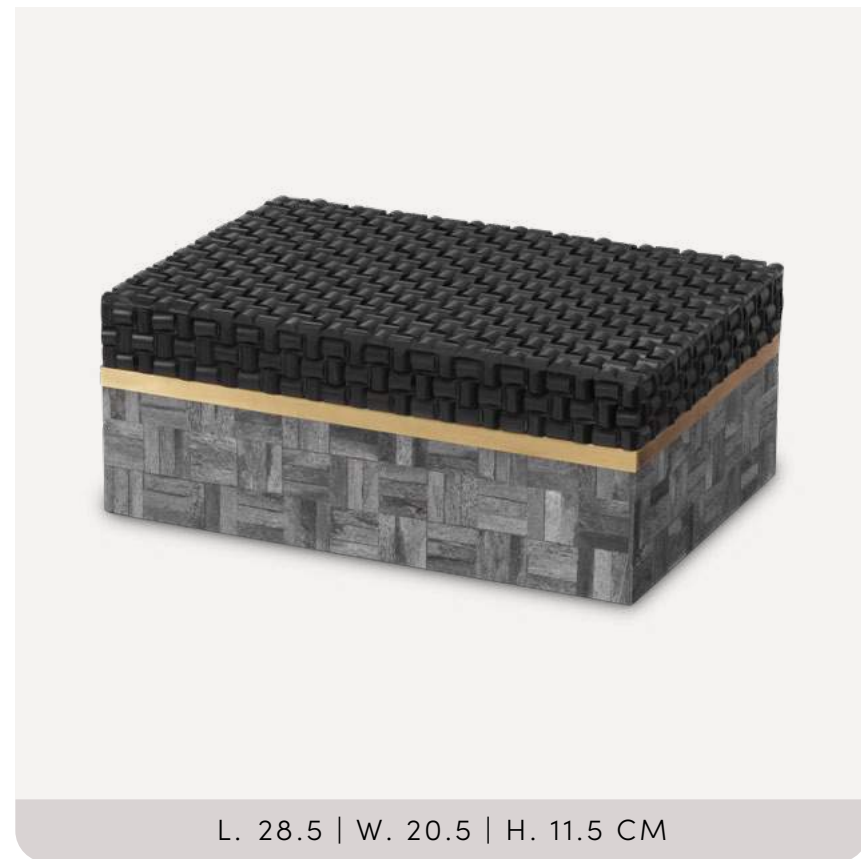

L. 28.5 | W. 20.5 | H. 11.5 CM

BOX SEASIDE S

118123 | MULTI COLORED