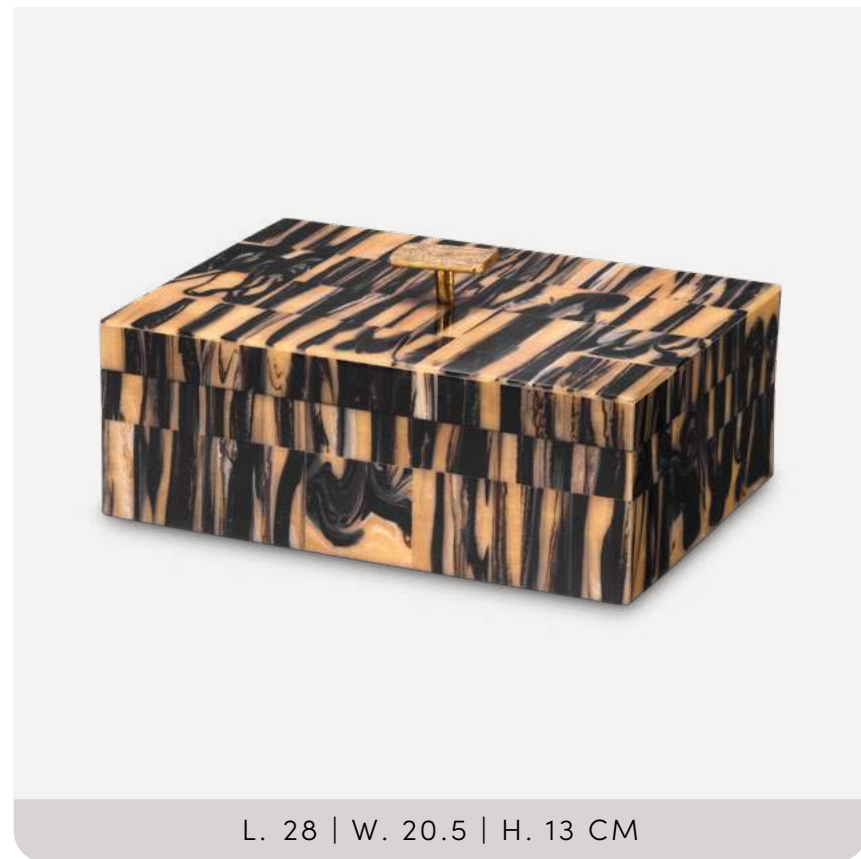

VASE VARESE L

118653 | HANDBLOWN GLASS | FROSTED

Ø 39.5 | H. 14 CM

BOWL VARESE M

118167 | HAND BLOWN GLASS

Ø 39.5 | H. 14 CM

BOWL VARESE M

118654 | HAND BLOWN GLASS