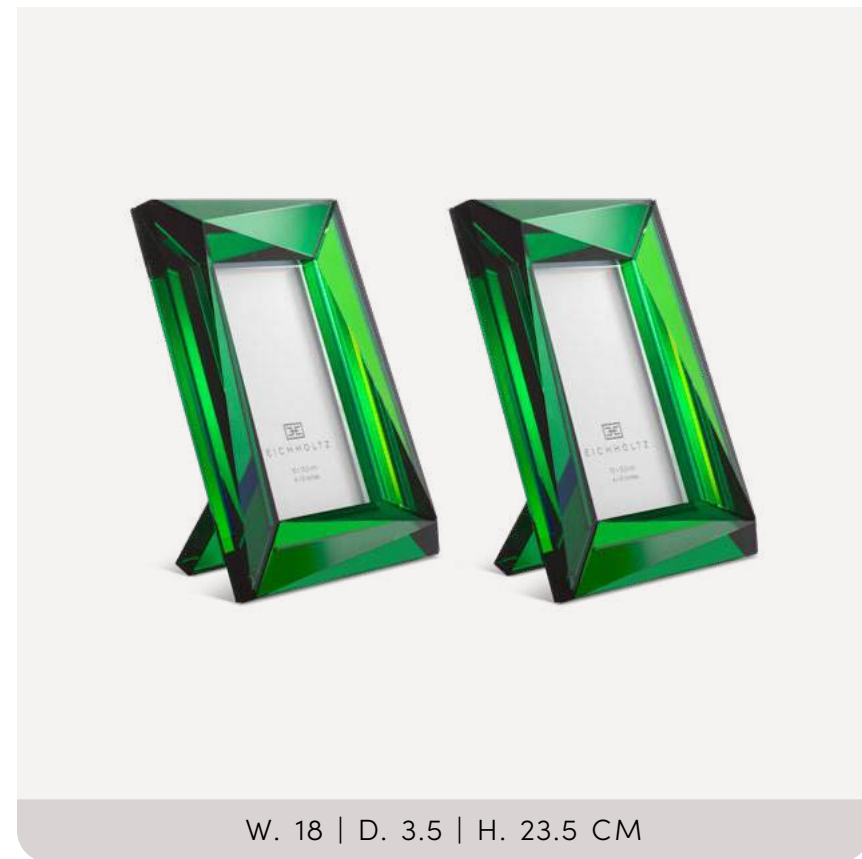

PRINT ANTIQUE VASE FROM 1766 SET OF 2

118974 | BLACK WOODEN FRAME

- New frames
- Artist: Sir William Hamilton

PICTURE FRAME OBLIQUITY S SET OF 2
118581 | ORANGE CRYSTAL GLASS

PICTURE FRAME OBLIQUITY S SET OF 2
118580 | GREEN CRYSTAL GLASS