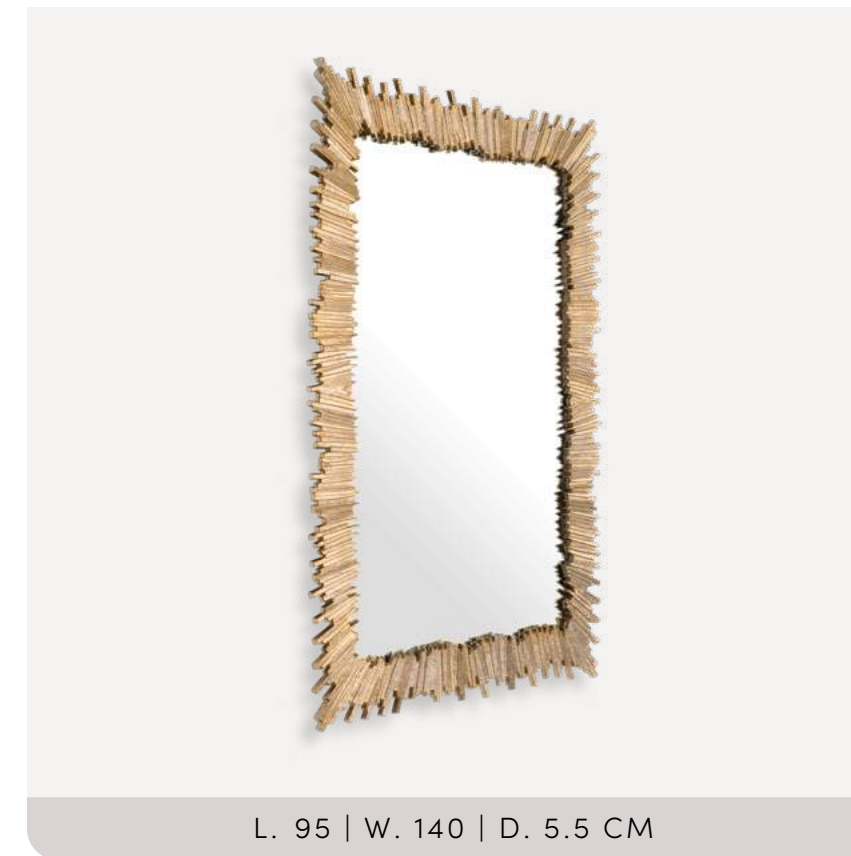

MIRROR VITERBO SET OF 3

118219 | GOLD FINISH

S: W. 35 | D. 4 | H. 35.5 CM | L: W. 38 | D. 4 | H. 44 CM

MIRROR FOGGIA SET OF 2

118229 | ANTIQUE BRASS FINISH

MIRROR BRYANT

- This new item is part of an existing series featured on the website