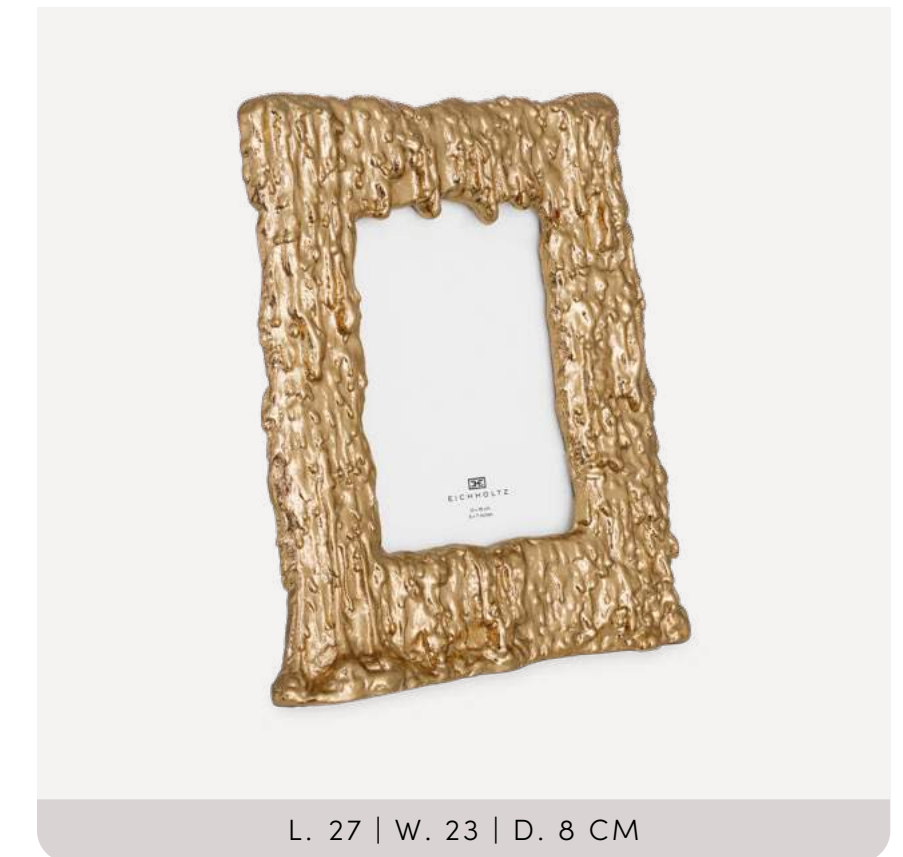

L. 27 | W. 23 | D. 8 CM

PICTURE FRAME COTATI S

118228 | GOLD FINISH