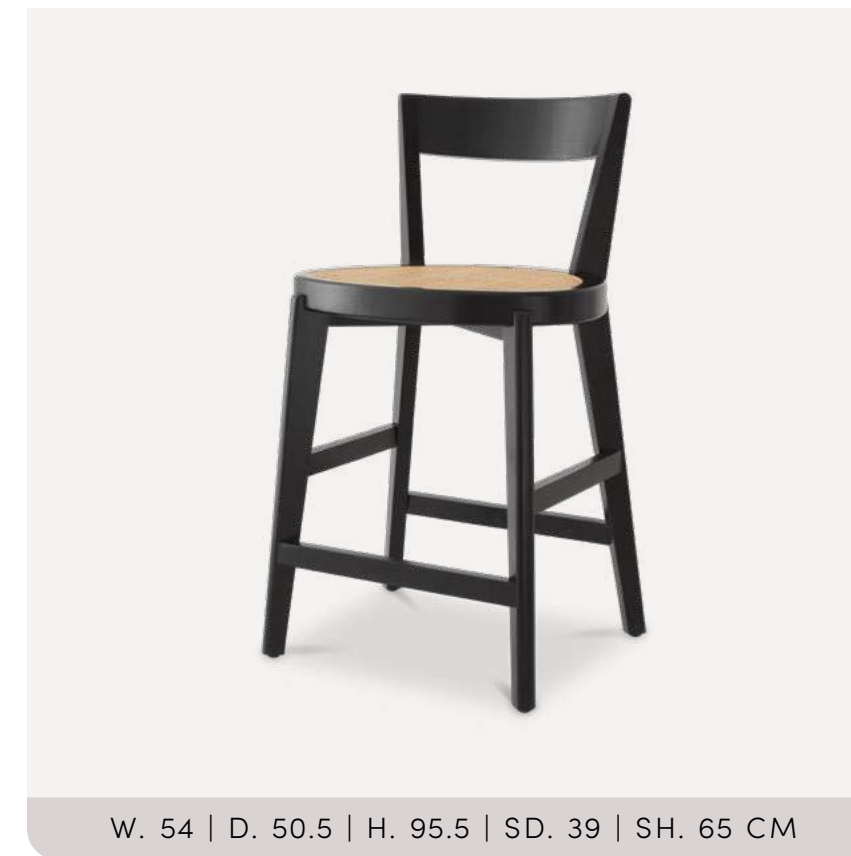

118570 | SCALEA SAND

SERIES ALVEAR

- These new item are part of an existing series featured on the website
- Improved rattan seating

W. 53.5 | D. 50 | H. 106 | SD. 40 | SH. 75.5 CM

BARSTOOL ALVEAR

118374 | CLASSIC BLACK FINISH