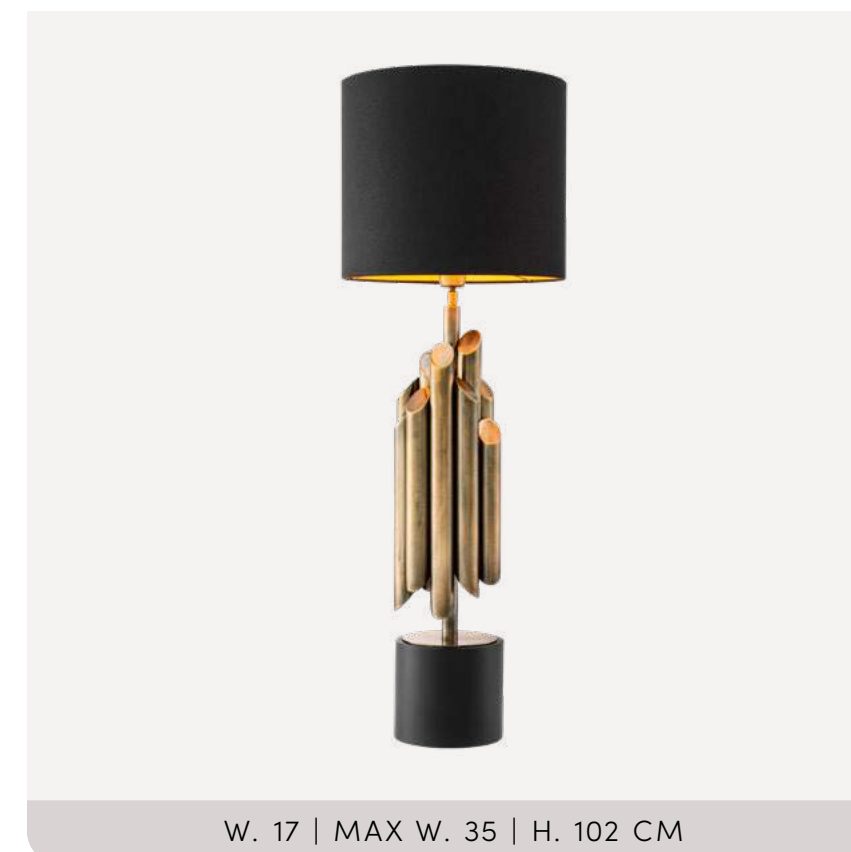

L. 80 | W. 80 | H. 30 CM

CEILING LAMP BERNARDI SQUARE

118575 | BRONZE HIGHLIGHT FINISH

L. 140 | W. 50 | H. 30 CM

CHANDELIER BERNARDI RECTANGULAR

118576 | BRONZE HIGHLIGHT FINISH

CEILING LAMP EAST

- Clear glass
- This new items is part of an existing series featured on the website

Ø 81 | H. 38 CM

CEILING LAMP EAST

118486 | ANTIQUE BRASS FINISH

SERIES BEAU RIVAGE

- Vintage brass finish
- Table lamp Beau Rivage: round shade, adorned with a golden lining
- Not available for USA

W. 20 | D. 14 | H. 40 CM

WALL LAMP BEAU RIVAGE

117726 | VINTAGE BRASS FINISH

W. 17 | MAX W. 35 | H. 102 CM

TABLE LAMP BEAU RIVAGE

118525 | BLACK BASE

SERIES RIVERBANK

- Incorporating a diffuser within the shade, adorned with a golden lining
- Including linen mix shade
- Riverbank wall lamp will be introduced later
- Not available for USA