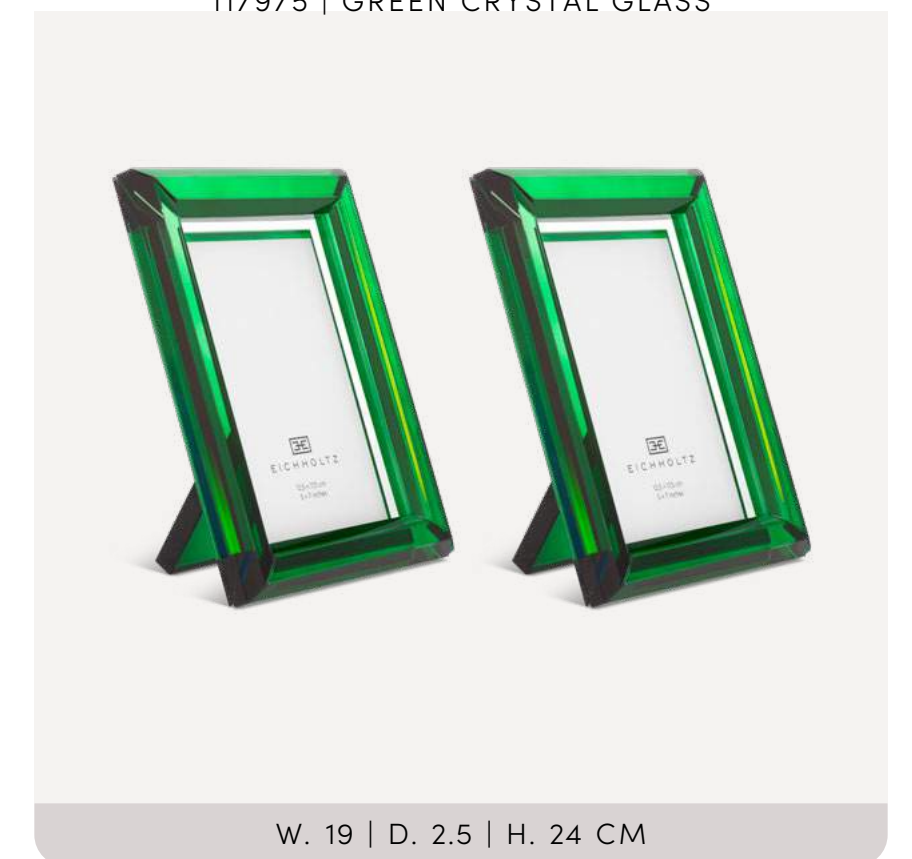

PICTURE FRAME THEORY SET OF 2
118579 | GREEN CRYSTAL GLASS