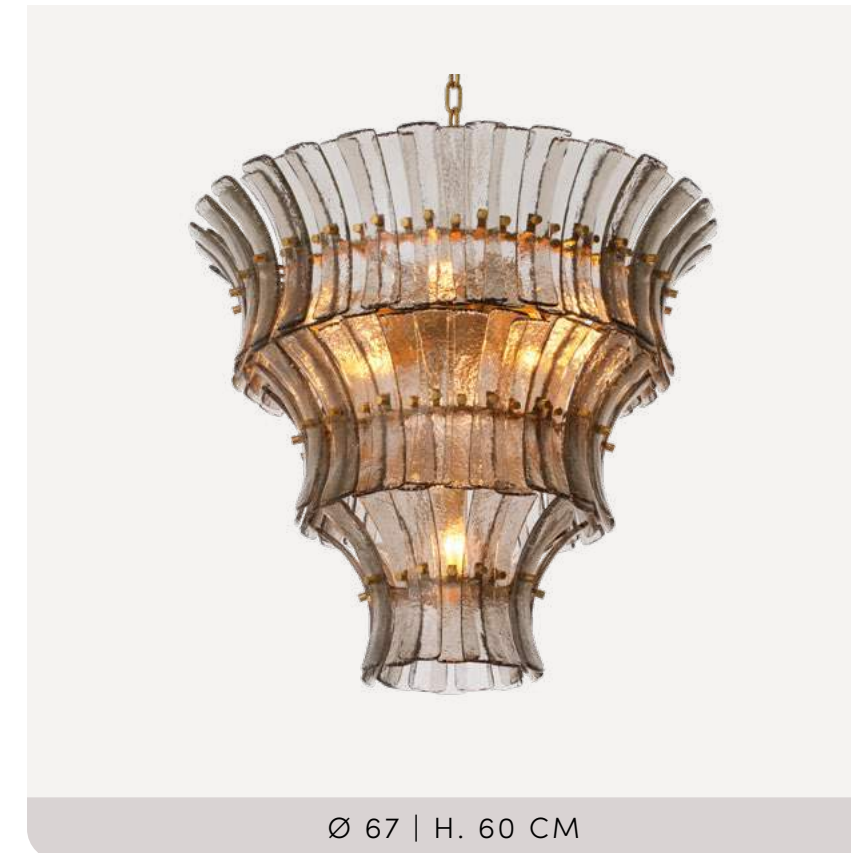

Ø 67 | H. 60 CM

PENDANT TOSCANO

118765 | SMOKE GLASS