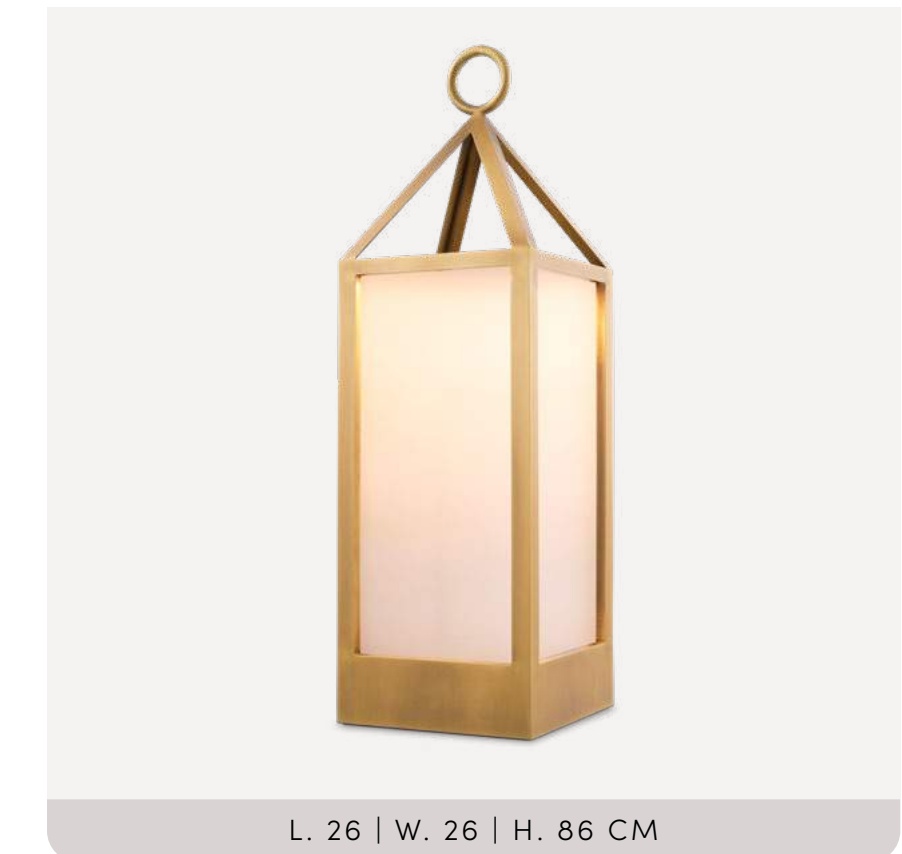

NOTE: The items are not yet available for the January launch; however, they are already featured in the magazine

Ø 17.5 | H. 31 CM

TABLE LAMP KYLE S

117660 | ANTIQUE BRASS FINISH | WHITE GLASS

Ø 29 | H. 60 CM

TABLE LAMP KYLE L

117264 | ANTIQUE BRASS FINISH | WHITE GLASS

L. 16 | W. 16 | H. 45 CM

TABLE LAMP RISERVA S

117690 | ANTIQUE BRASS FINISH | WHITE GLASS

L. 26 | W. 26 | H. 86 CM

TABLE LAMP RISERVA M

117317 | ANTIQUE BRASS FINISH | WHITE GLASS