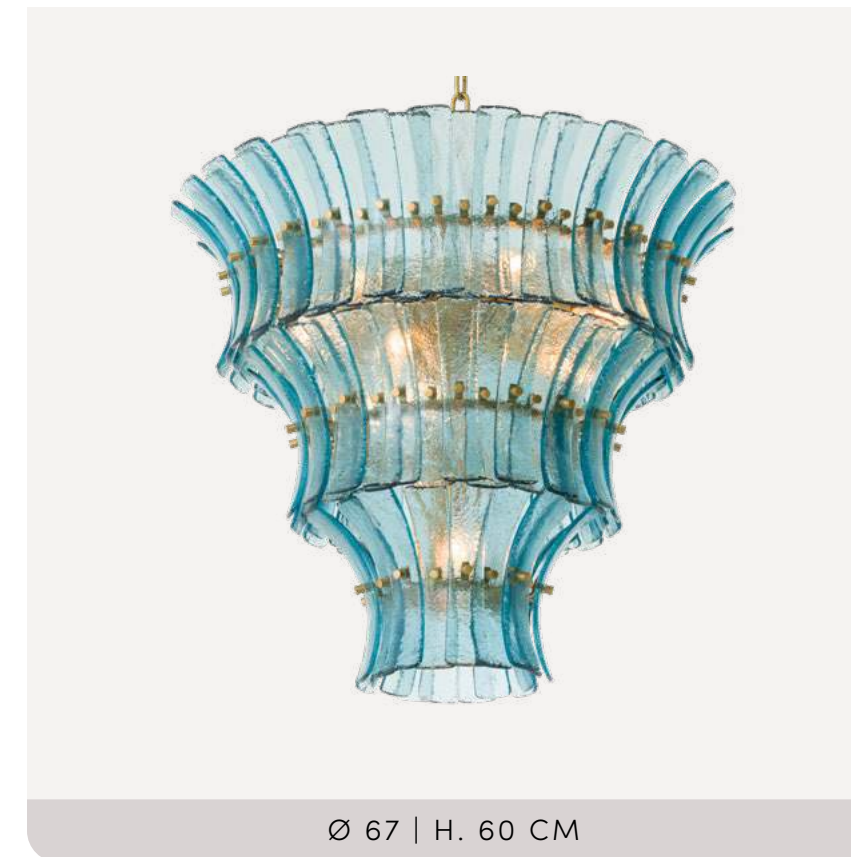

CHANDELIER RONCO

- Frames made of brass with white glass
- Customizable height

CEILING LAMP RONCO

118250 | ANTIQUE BRASS FINISH

CHANDELIER TOSCANO

- Antique brass finish
- Chandeliers in vibrant and timeless hues
- Handmade glass