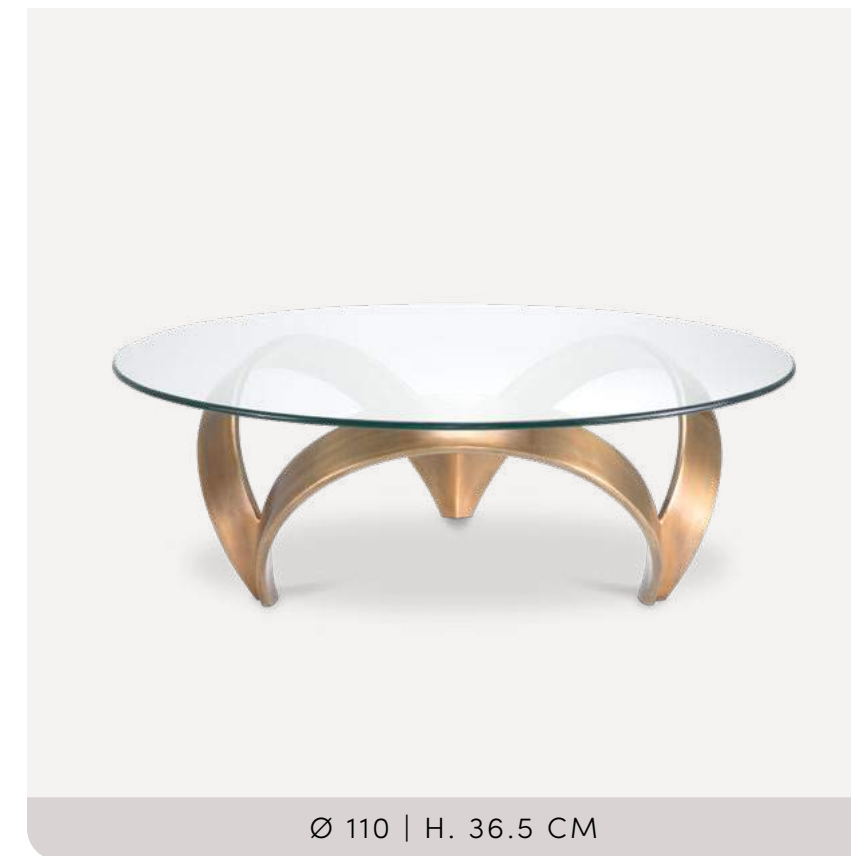

Ø 110 | H. 36.5 CM

COFFEE TABLE SOQUEL

118638 | VINTAGE BRASS FINISH