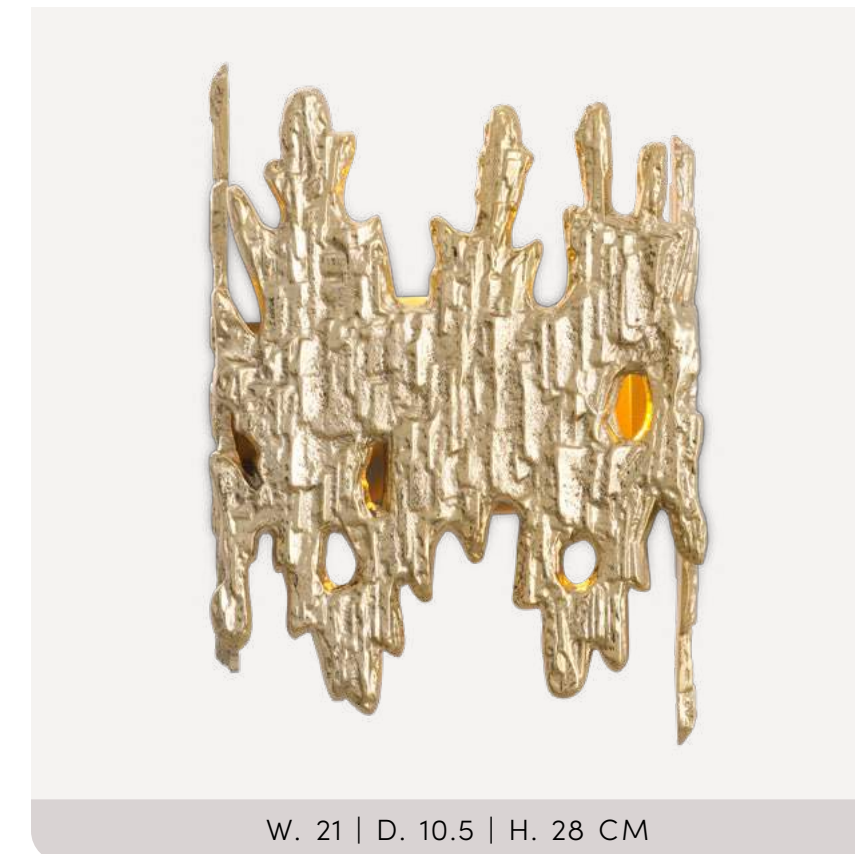

W. 52 | MAX W. 53 | H. 76 CM

TABLE LAMP CAMELIA

118350 | BLACK MARBLE

W. 52 | MAX W. 53 | H. 76 CM

TABLE LAMP CAMELIA

118455 | GREY MARBLE

SERIES CRETEN

- Not available for USA