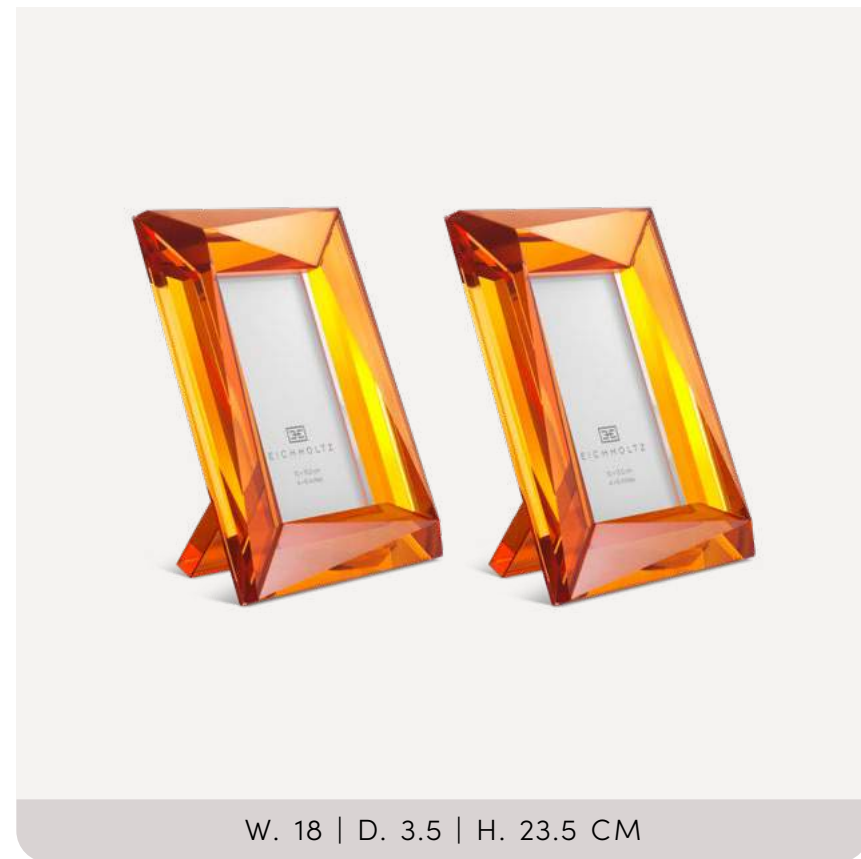

PRINT ANTIQUE VASE FROM 1766 SET OF 2

118974 | BLACK WOODEN FRAME

- New frames
- Artist: Sir William Hamilton

PICTURE FRAME OBLIQUITY S SET OF 2
118581 | ORANGE CRYSTAL GLASS

PICTURE FRAME OBLIQUITY S SET OF 2
118580 | GREEN CRYSTAL GLASS