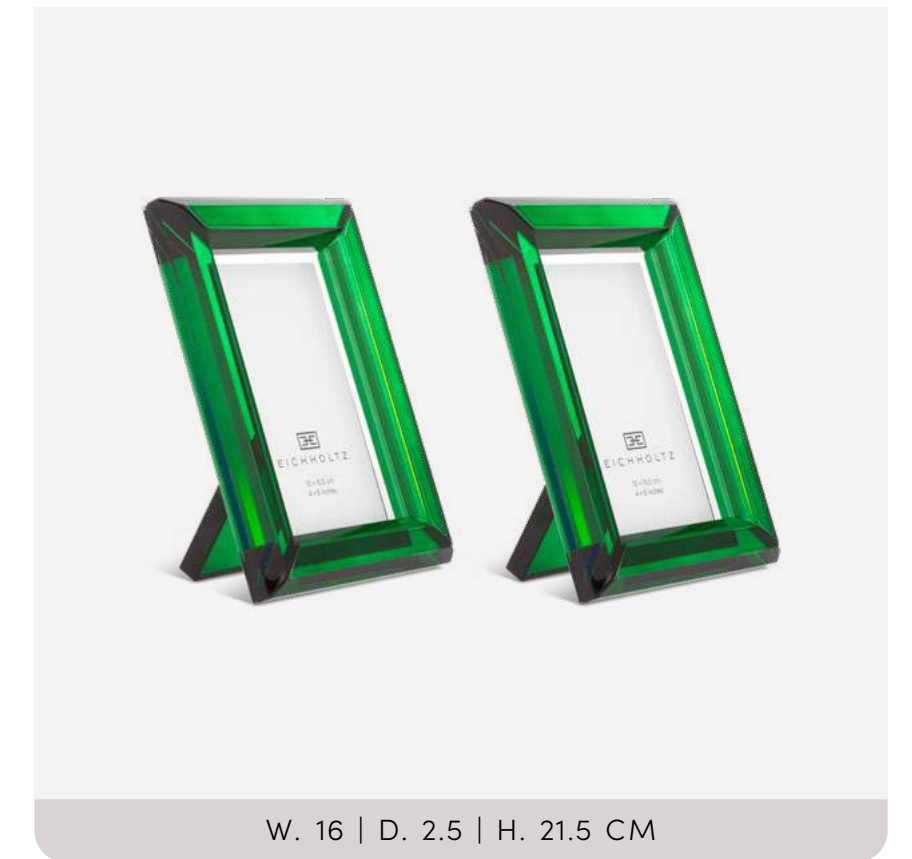

PICTURE FRAME THEORY SET OF 2
117975 | GREEN CRYSTAL GLASS