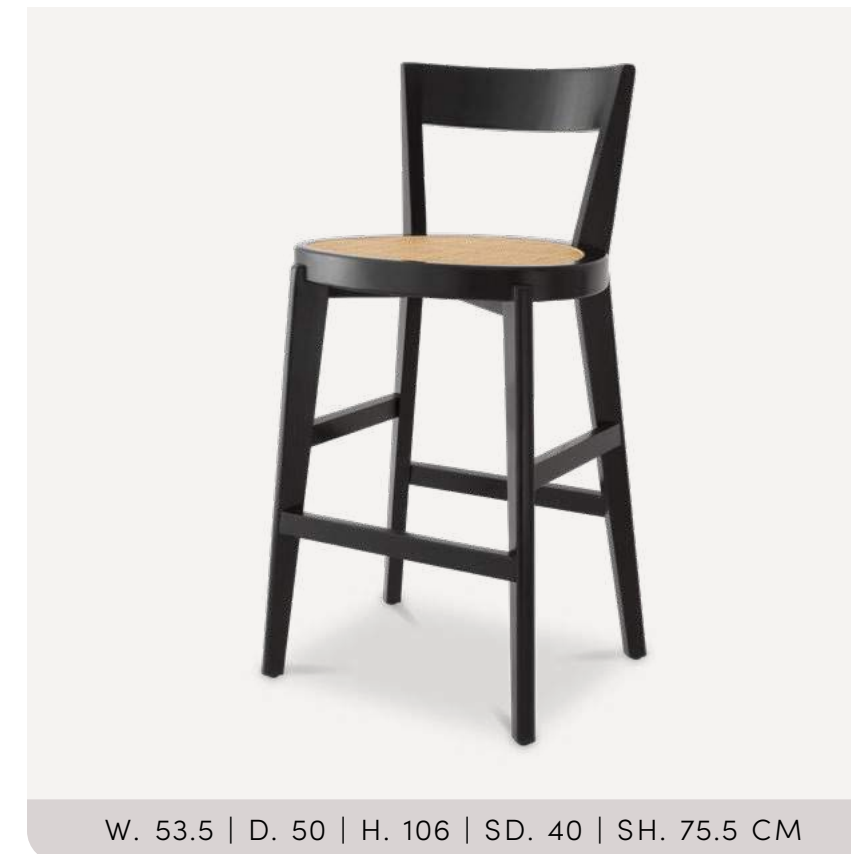

SERIES ALVEAR

- These new item are part of an existing series featured on the website
- Improved rattan seating

W. 53.5 | D. 50 | H. 106 | SD. 40 | SH. 75.5 CM

BARSTOOL ALVEAR

118374 | CLASSIC BLACK FINISH