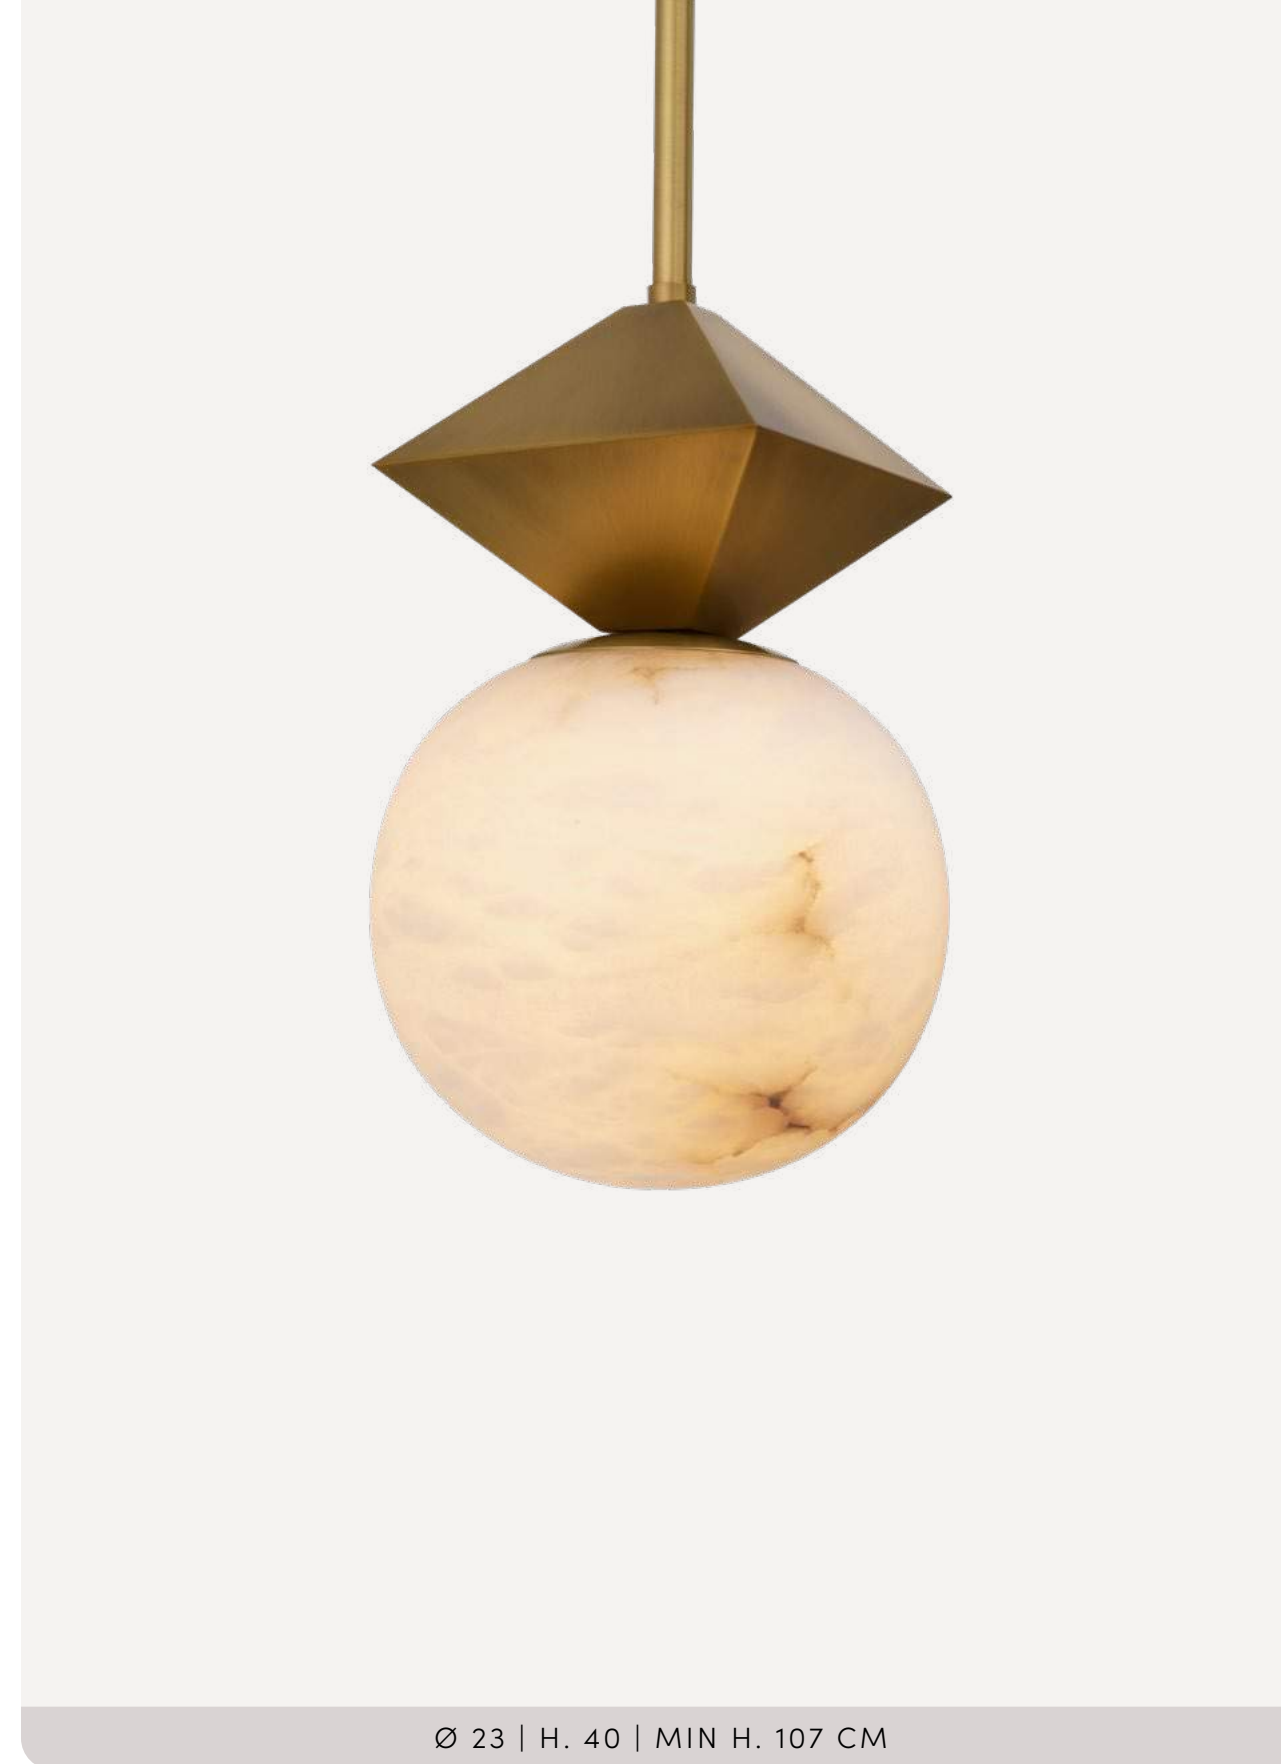

- Remarkably crafted from a single solid piece of alabaster

Ø 70 | H. 28 CM

CHANDELIER ORSINI

118355 | ANTIQUE BRASS FINISH | WHITE GLASS

Ø 50 | H. 20 CM

PENDANT MARCONA

118582 | ANTIQUE BRASS FINISH

- Remarkably crafted from a single solid piece of alabaster

Ø 23 | H. 40 | MIN H. 107 CM

PENDANT ELKO

118510 | ANTIQUE BRASS FINISH

- Remarkably crafted from a single solid piece of alabaster

Ø 60 | H. 15 CM

CEILING LAMP MARIO

118480 | VINTAGE BRASS FINISH | WHITE GLASS