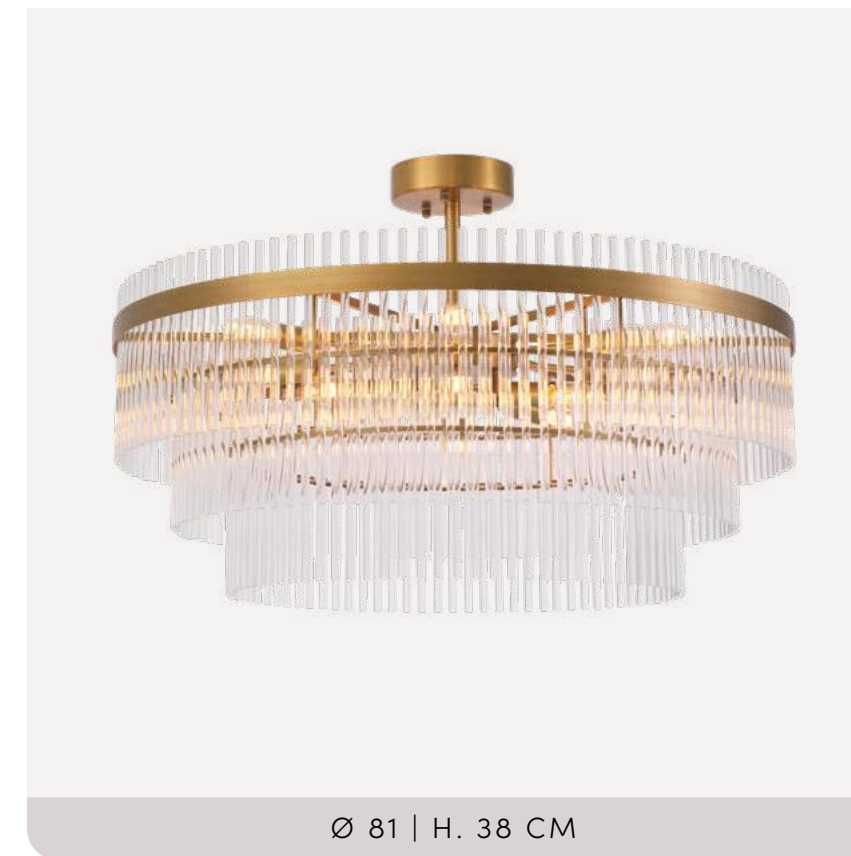

L. 80 | W. 80 | H. 30 CM

CEILING LAMP BERNARDI SQUARE

118575 | BRONZE HIGHLIGHT FINISH

L. 140 | W. 50 | H. 30 CM

CHANDELIER BERNARDI RECTANGULAR

118576 | BRONZE HIGHLIGHT FINISH

CEILING LAMP EAST

- Clear glass
- This new items is part of an existing series featured on the website

Ø 81 | H. 38 CM

CEILING LAMP EAST

118486 | ANTIQUE BRASS FINISH

SERIES BEAU RIVAGE

- Vintage brass finish
- Table lamp Beau Rivage: round shade, adorned with a golden lining
- Not available for USA

W. 20 | D. 14 | H. 40 CM