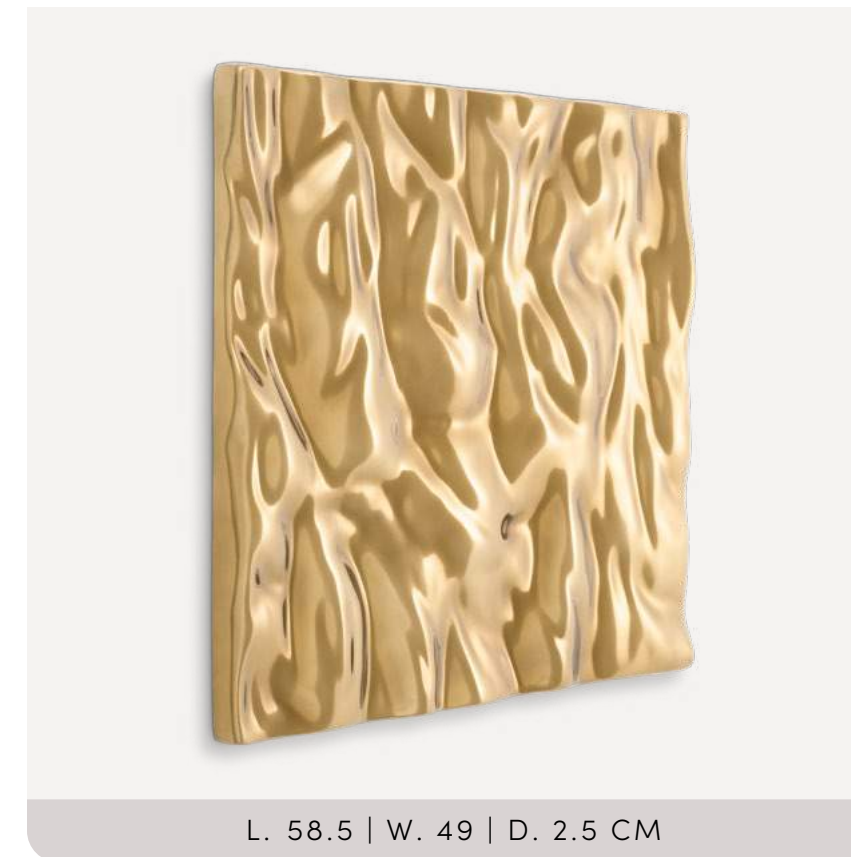

WALL ACCESSORIES

L. 58.5 | W. 49 | D. 2.5 CM

WALL OBJECT NULCI

118223 | GOLD FINISH