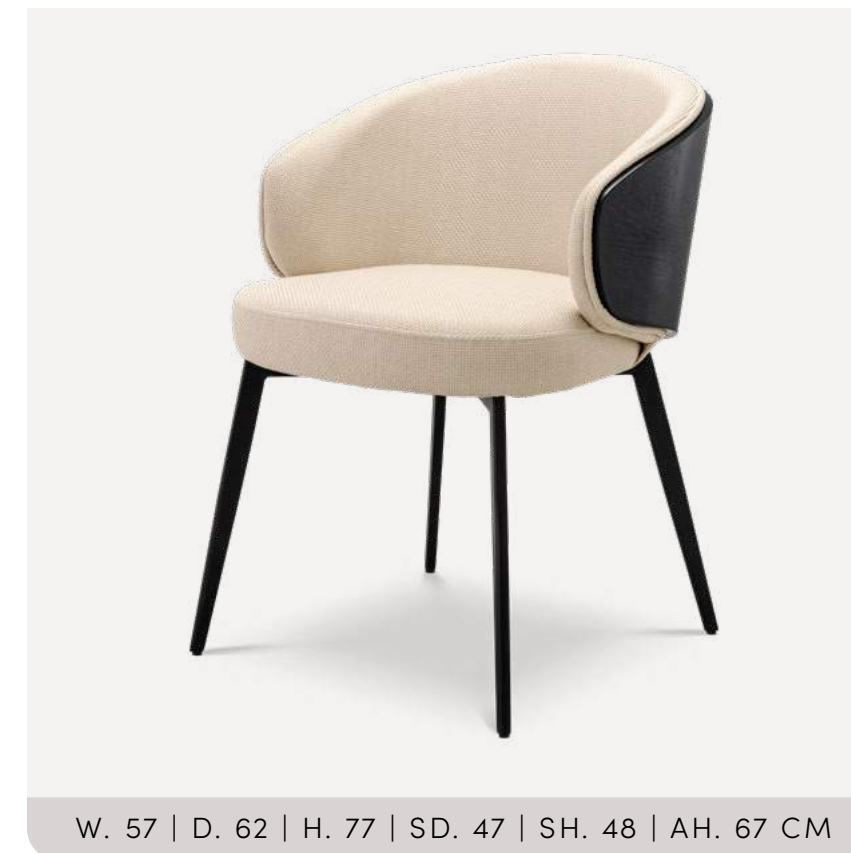

W. 57 | D. 62 | H. 77 | SD. 47 | SH. 48 | AH. 67 CM

DINING CHAIR CAMEROTA

118570 | SCALEA SAND