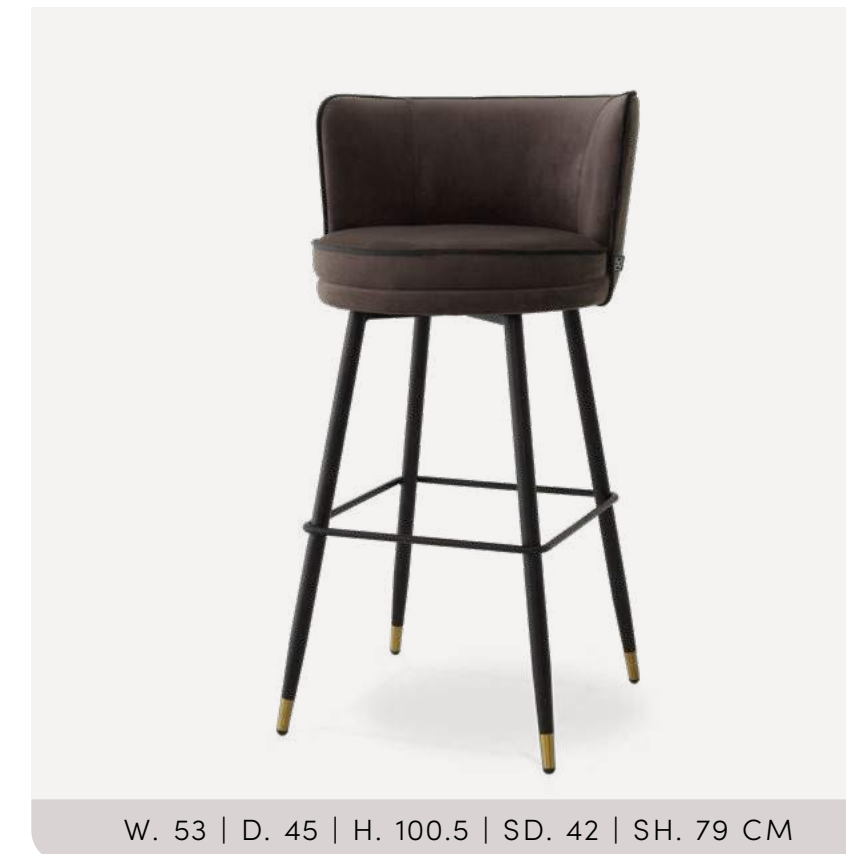

L. 50.5 | W. 53 | H. 108 | SD. 44 | SH. 80 | AH. 102
CM

BARSTOOL DEXTER

117875 | LOKI NATURAL

L. 50.5 | W. 53 | H. 98 | SD. 43 | SH. 70 | AH. 90
CM

COUNTERSTOOL DEXTER

117879 | LOKI NATURAL

SERIES GRENADA

- These new item are part of an existing series featured on the website
- Swivel base