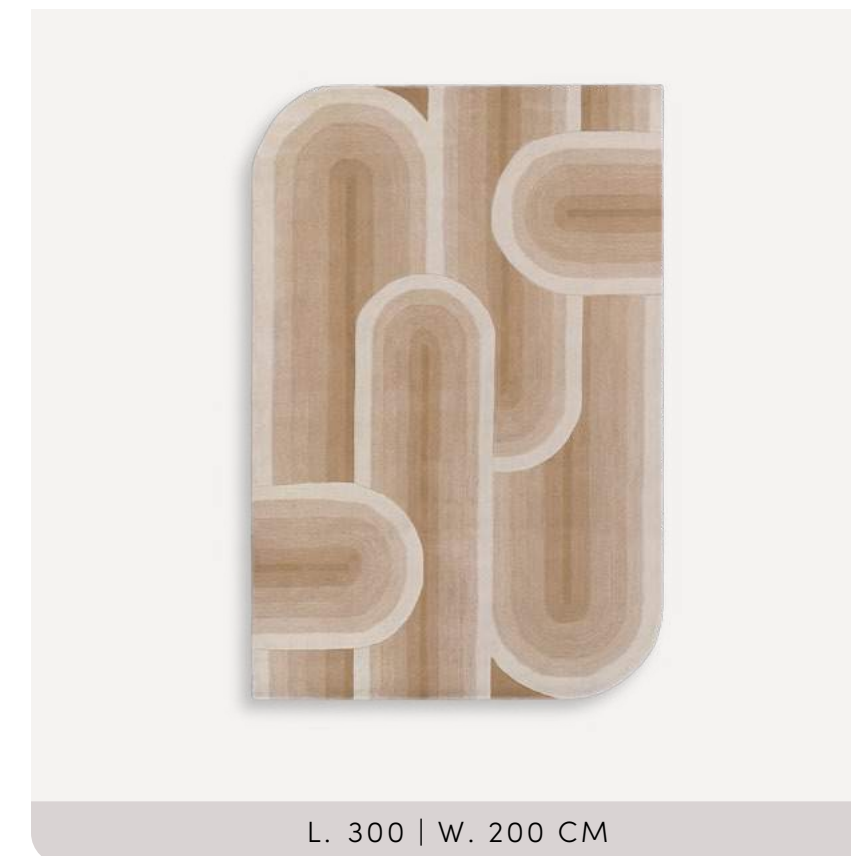

CARPET SESTRI S

118110 | BEIGE

L. 400 | W. 300 CM

CARPET SESTRI L

118114 | BEIGE

SERIES NOLI

- Loom knotted
- 60% Viscose pile | 40% Wool pile

L. 300 | W. 200 CM

CARPET NOLI S

118148 | BEIGE

L. 400 | W. 300 CM

CARPET NOLI L

118149 | BEIGE

SERIES MARSALA

- Hand tufted
- 100% New Zealand wool
- Curved edges

L. 300 | W. 200 CM