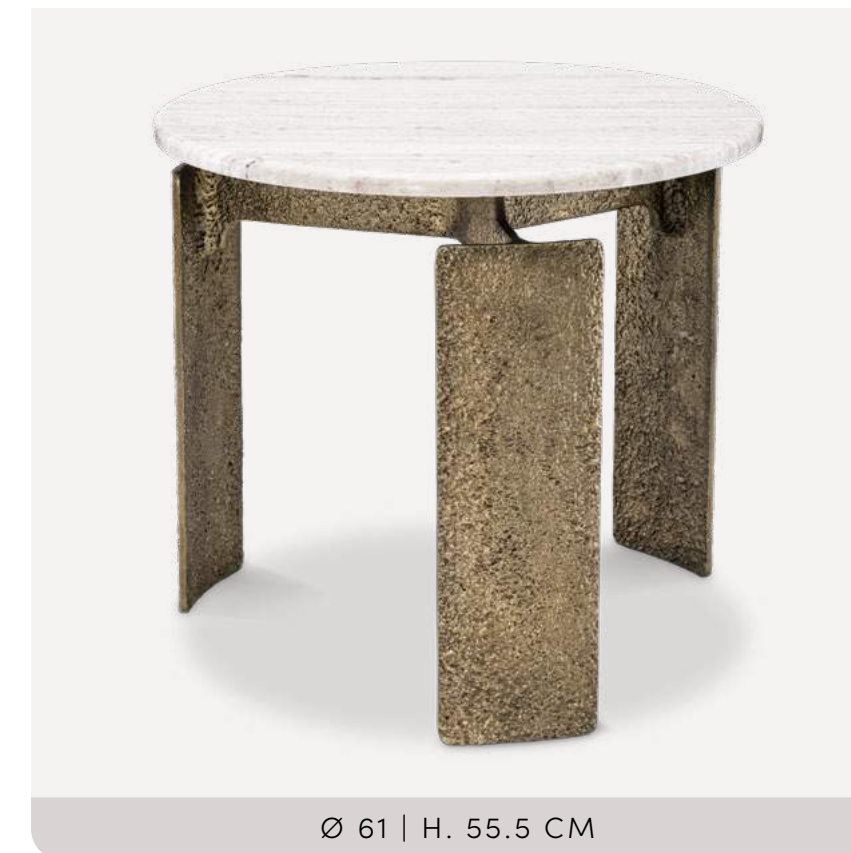

118379 | TRAVERTINE

SERIES BODEGA

- Beige marble top

Ø 100 | H. 44 CM

COFFEE TABLE BODEGA

118216 | ANTIQUE BRASS FINISH

Ø 61 | H. 55.5 CM

SIDE TABLE BODEGA