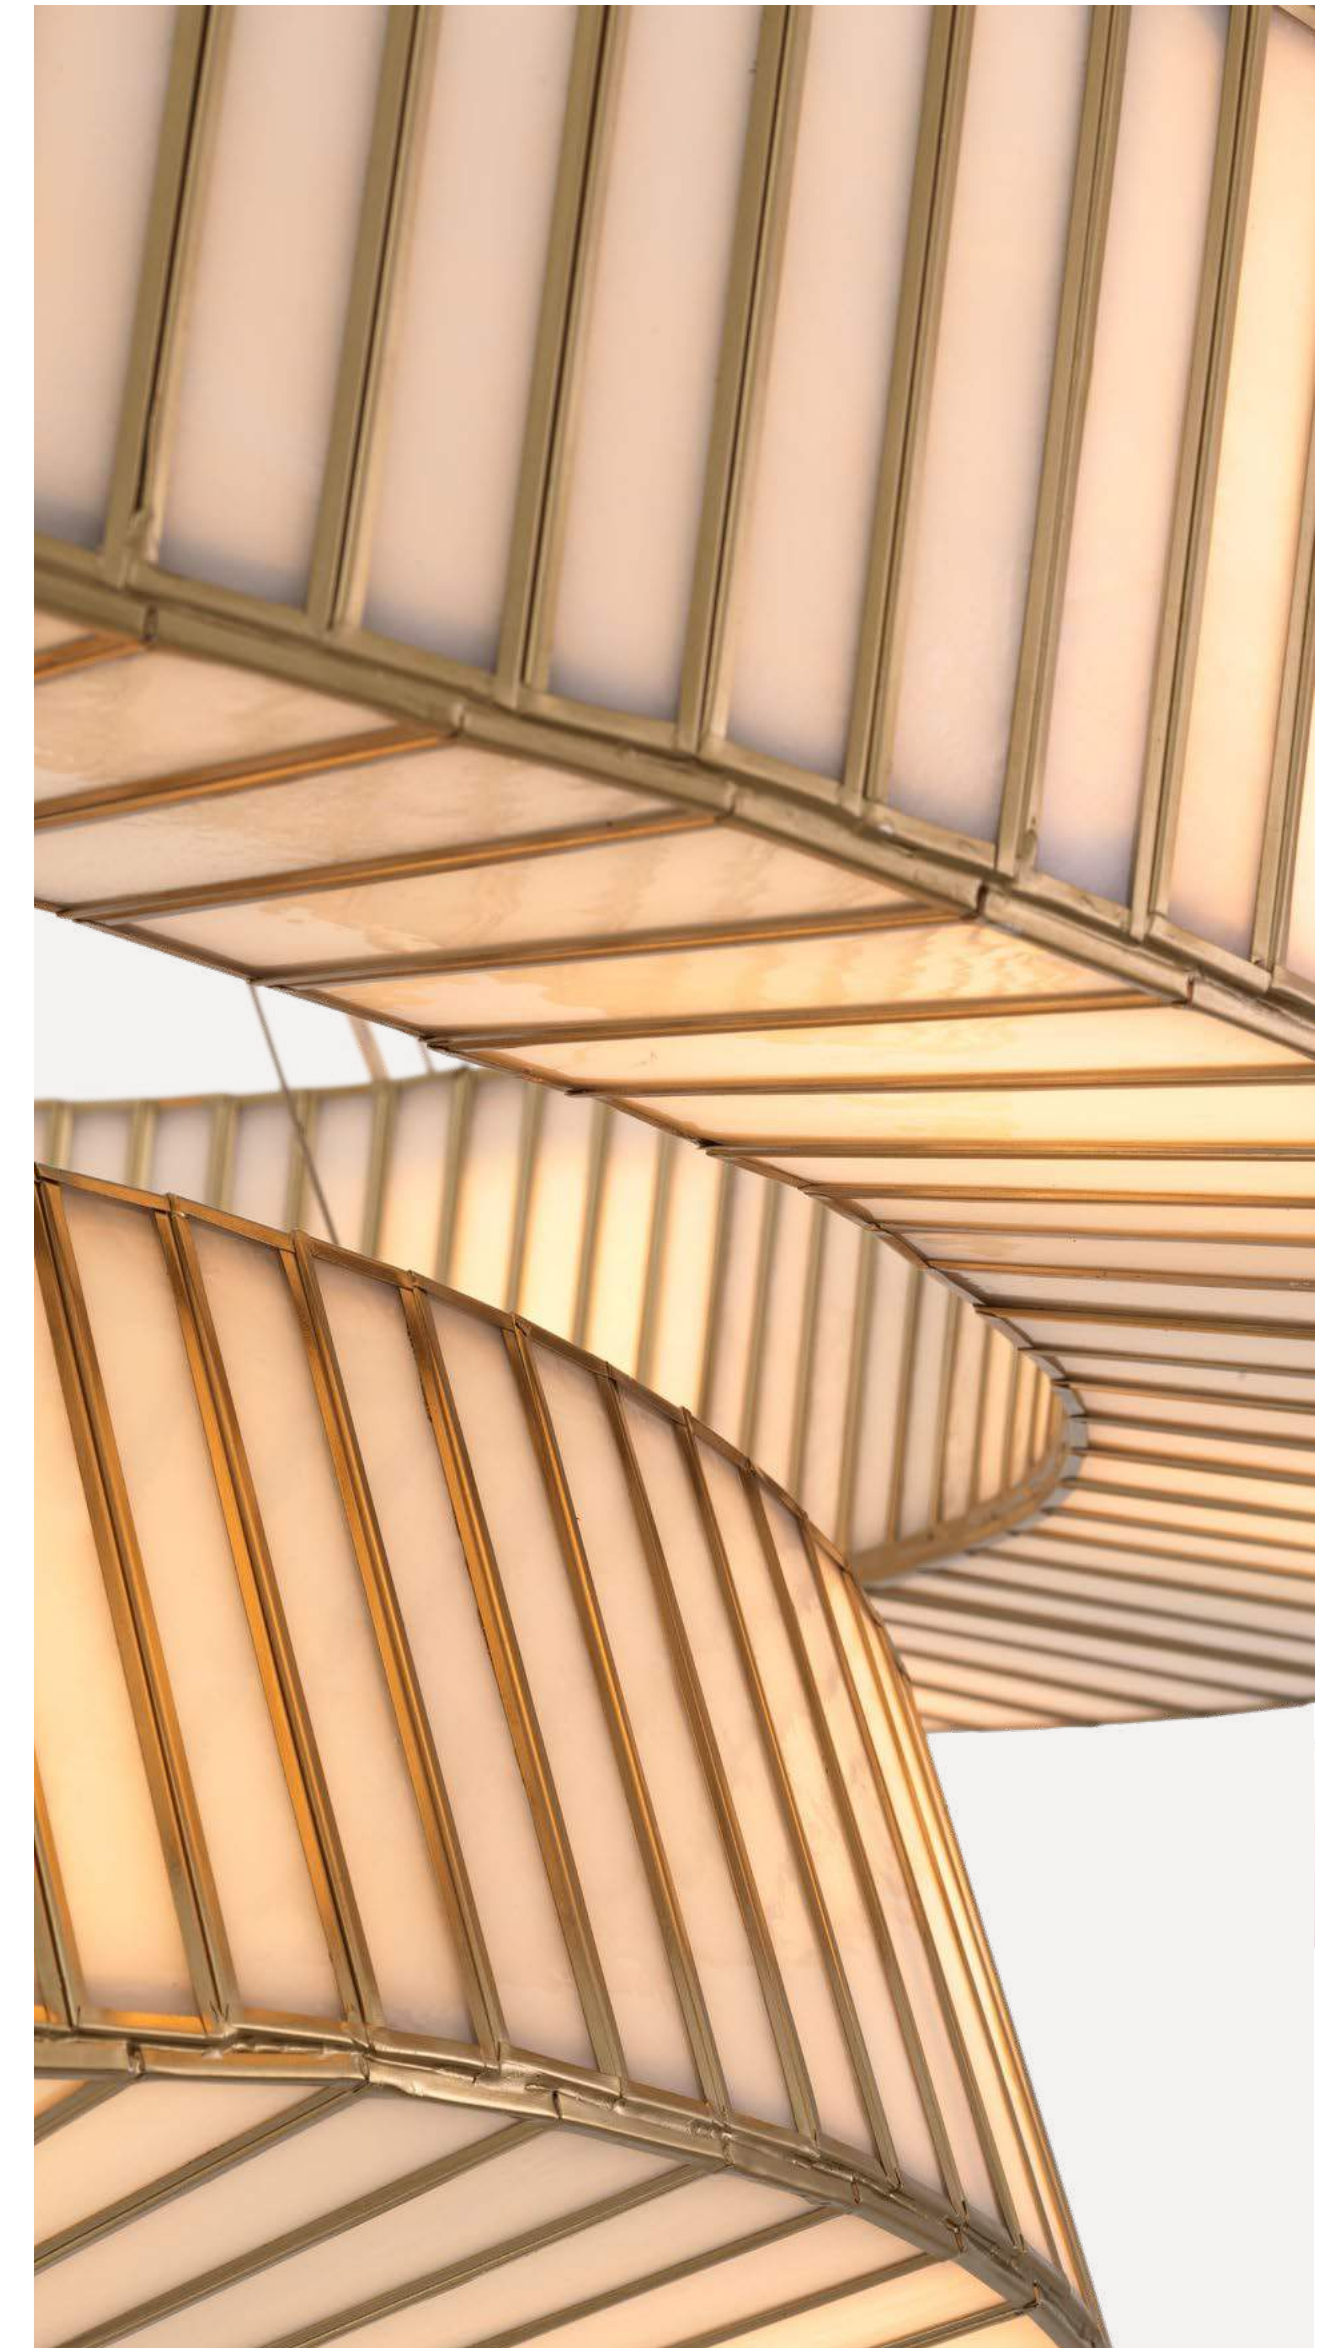

STRATEGICALLY PLACED *light* CONVERTS A ROOM, PAINTING *its* CANVAS *with* WARMTH, DEPTH, *and* AMBIANCE

Embark on a journey into the world of lighting allure this season. Immerse yourself in the sultry charm of diverse luminaries, weaving an intoxicating tapestry that not only bathes your living spaces in a warm, inviting glow but also whispers tales of refined taste. Explore the seductive dance of various light sources, as layers of texture unfold in a tantalizing choreography of brilliance and shadow. Picture a symphony of luminosity introducing provocative contrasts, elevating the overall aesthetic experience to a realm of irresistible allure.

Let this season ignite passion, creating a living space that exudes a sumptuous and enticing ambiance. The timeless allure of various light sources imbues spaces with a cozy and inviting atmosphere, simultaneously introducing texture and contrast.