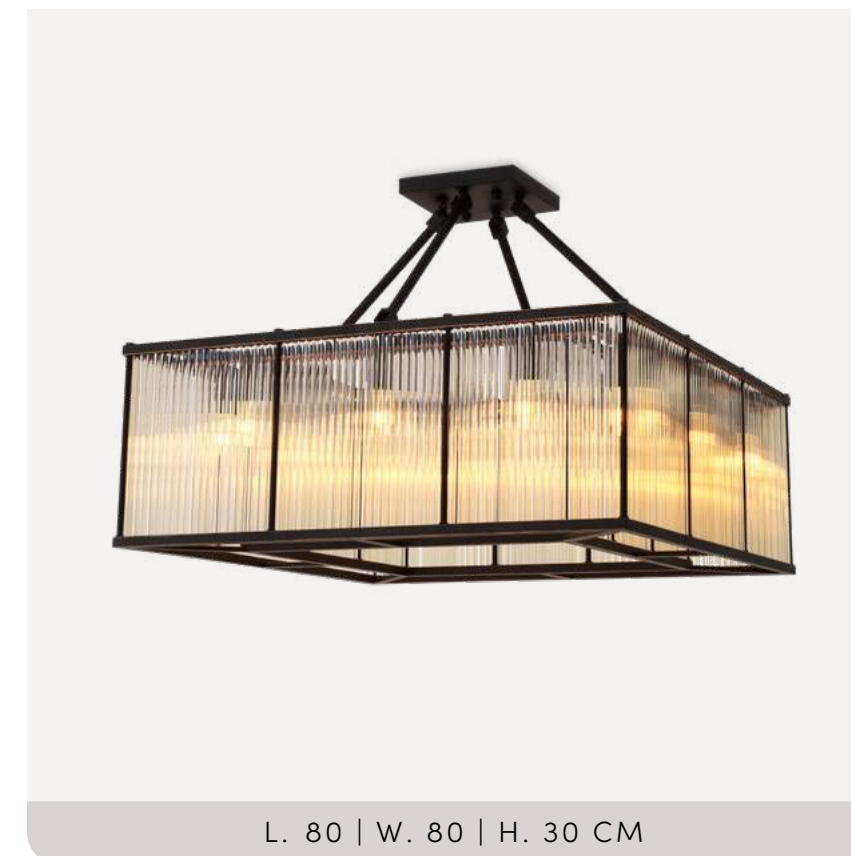

Ø 49 | H. 60 CM

CHANDELIER SCAPA

118259 | BRONZE HIGHLIGHT FINISH

- Remarkably crafted from a single solid piece of alabaster

SERIES BERNARDI

- Vintage glass
- These new items are part of an existing series featured on the website

Ø 81 | H. 38 CM

CEILING LAMP EAST

118486 | ANTIQUE BRASS FINISH

SERIES BEAU RIVAGE

- Vintage brass finish
- Table lamp Beau Rivage: round shade, adorned with a golden lining
- Not available for USA

W. 20 | D. 14 | H. 40 CM