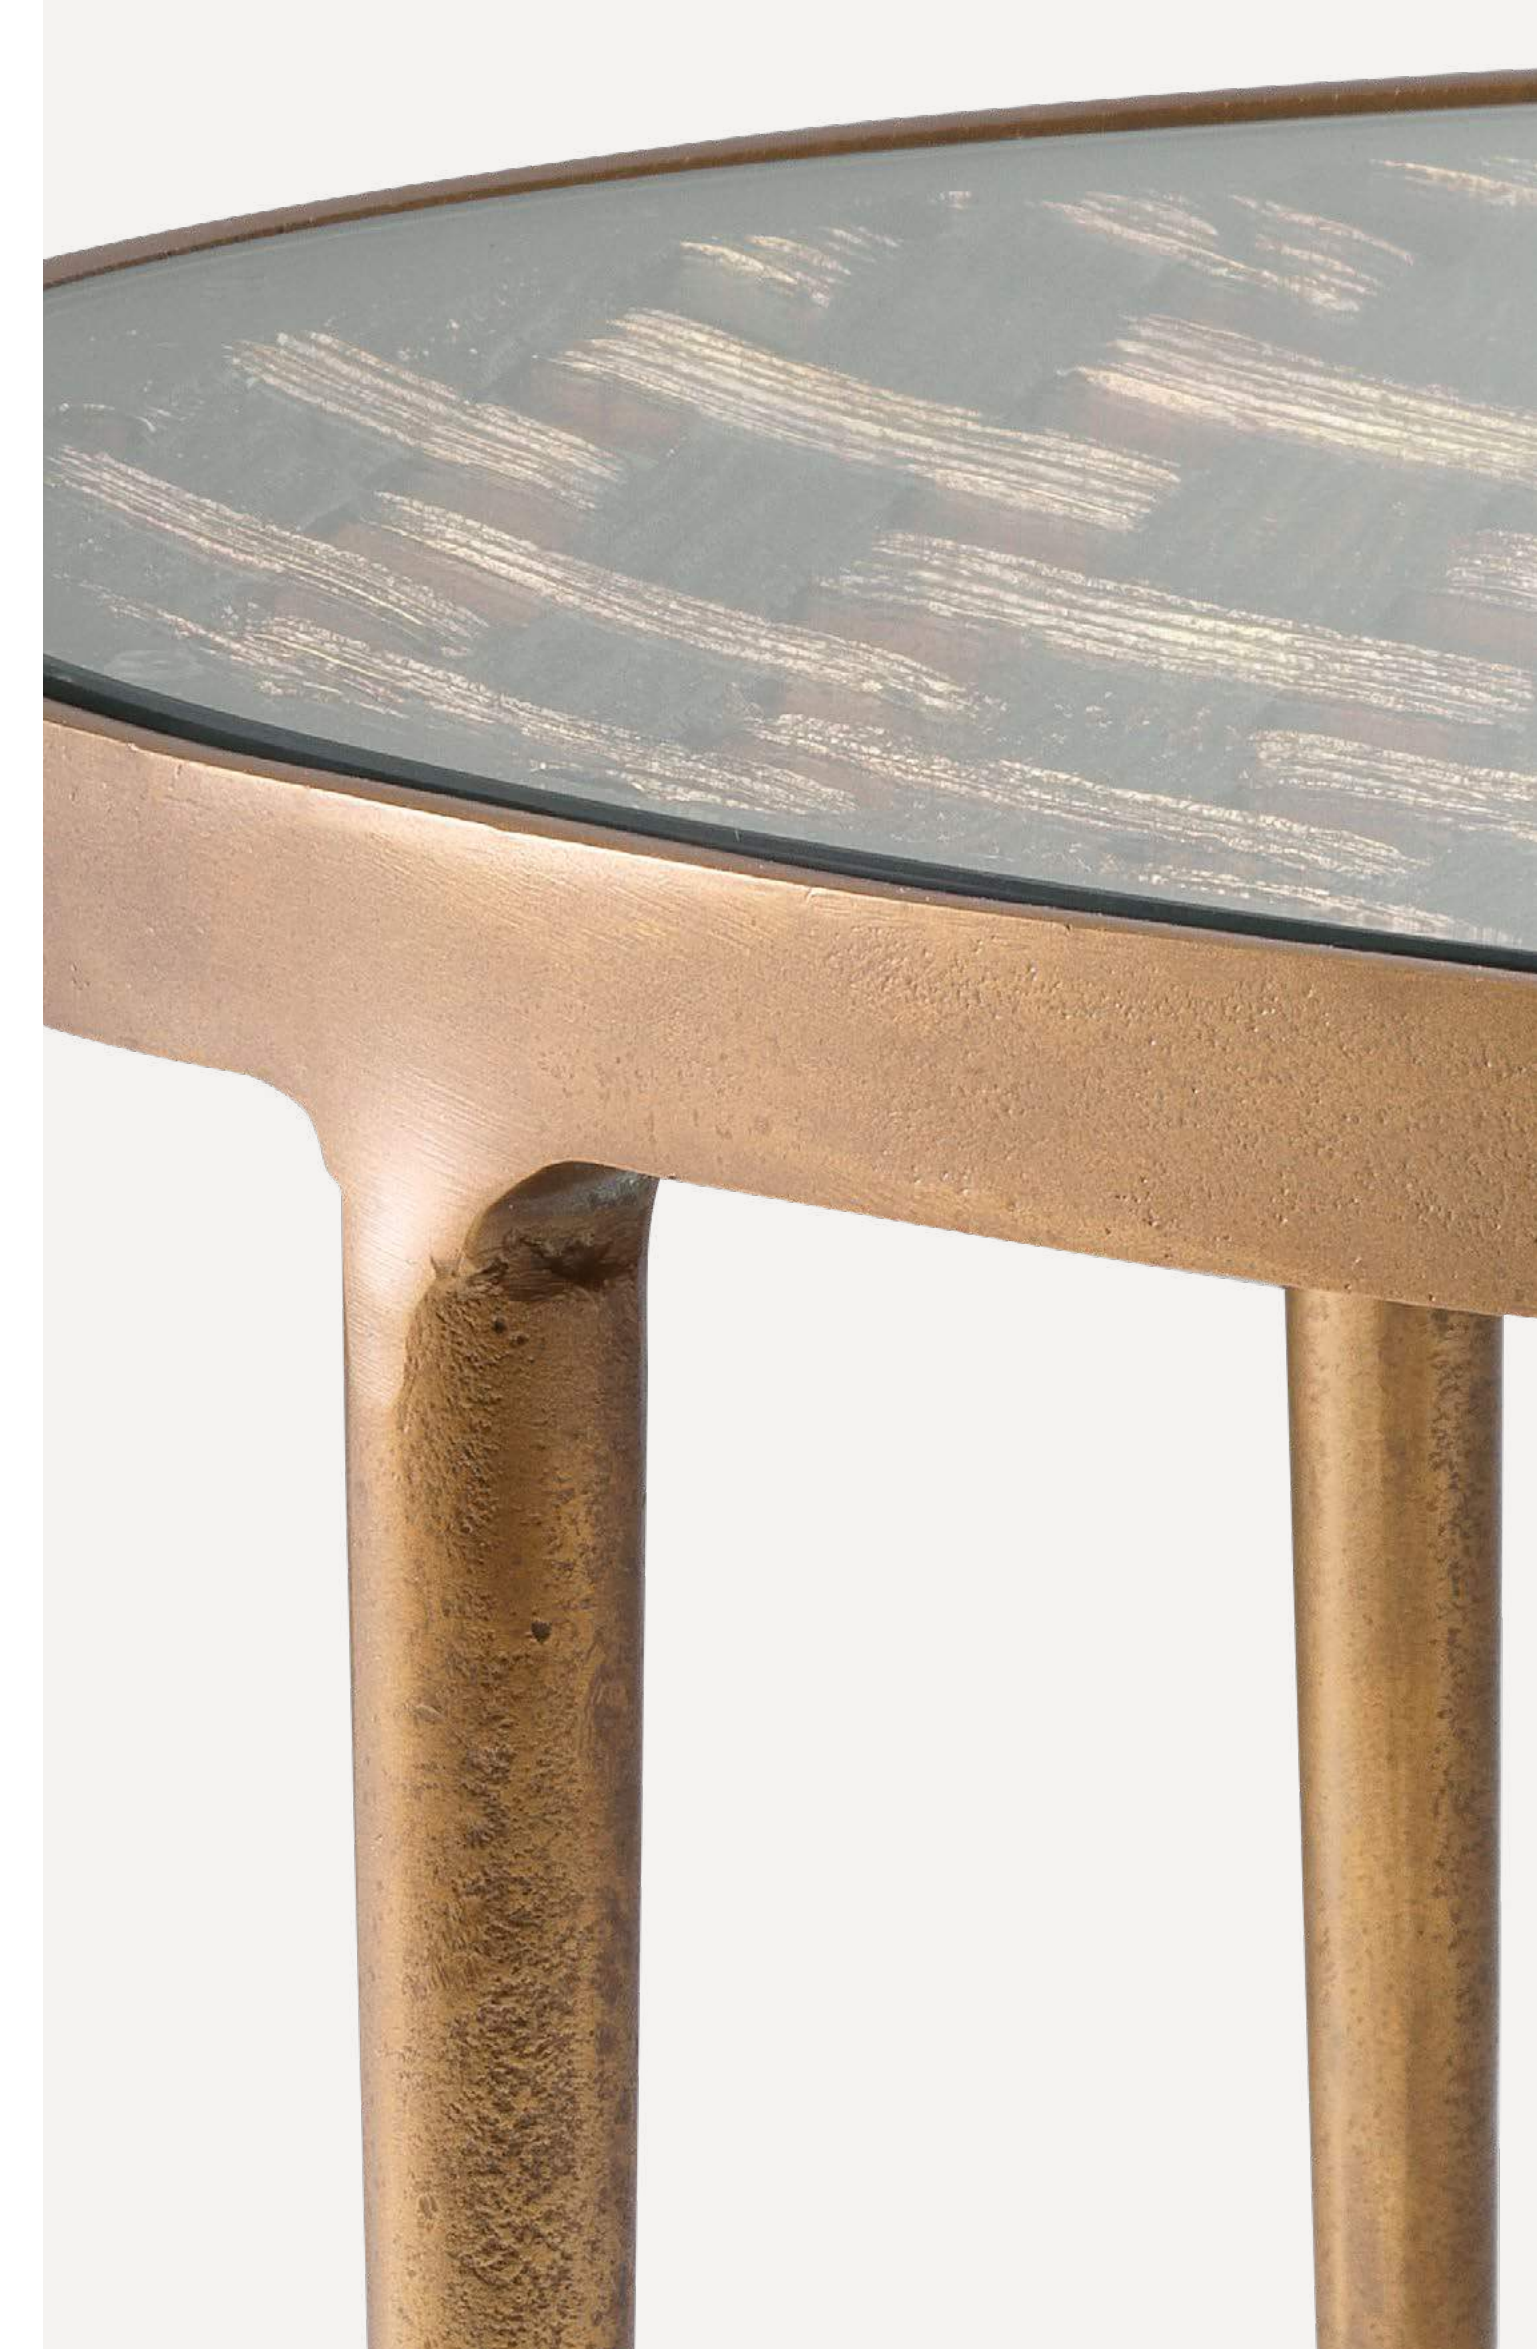

COFFEE TABLE SORRENTO

- Clear glass top
- Concave shaped top with a woven pattern

Ø 90 | H. 44.5 CM

COFFEE TABLE SORRENTO

118193 | ANTIQUE BRASS FINISH

SERIES RIALTO

- The Rialto coffee table comes equipped with four drawers, two on each side