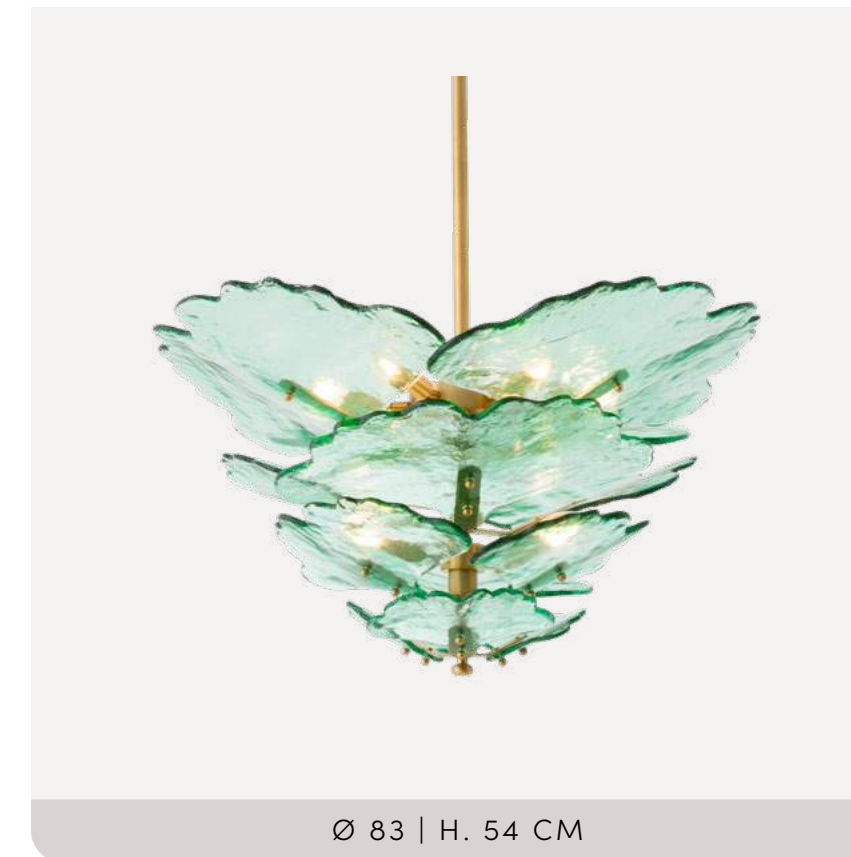

CHANDELIER RONCO

- Frames made of brass with white glass
- Customizable height

CEILING LAMP RONCO

118250 | ANTIQUE BRASS FINISH

CHANDELIER TOSCANO

- Antique brass finish
- Chandeliers in vibrant and timeless hues
- Handmade glass

Ø 67 | H. 60 CM

PENDANT TOSCANO

118316 | BLUE GLASS

Ø 67 | H. 60 CM

PENDANT TOSCANO

118765 | SMOKE GLASS

CHANDELIER FLORINA

- Antique brass finish
- Chandeliers in vibrant and timeless hues
- Handmade glass