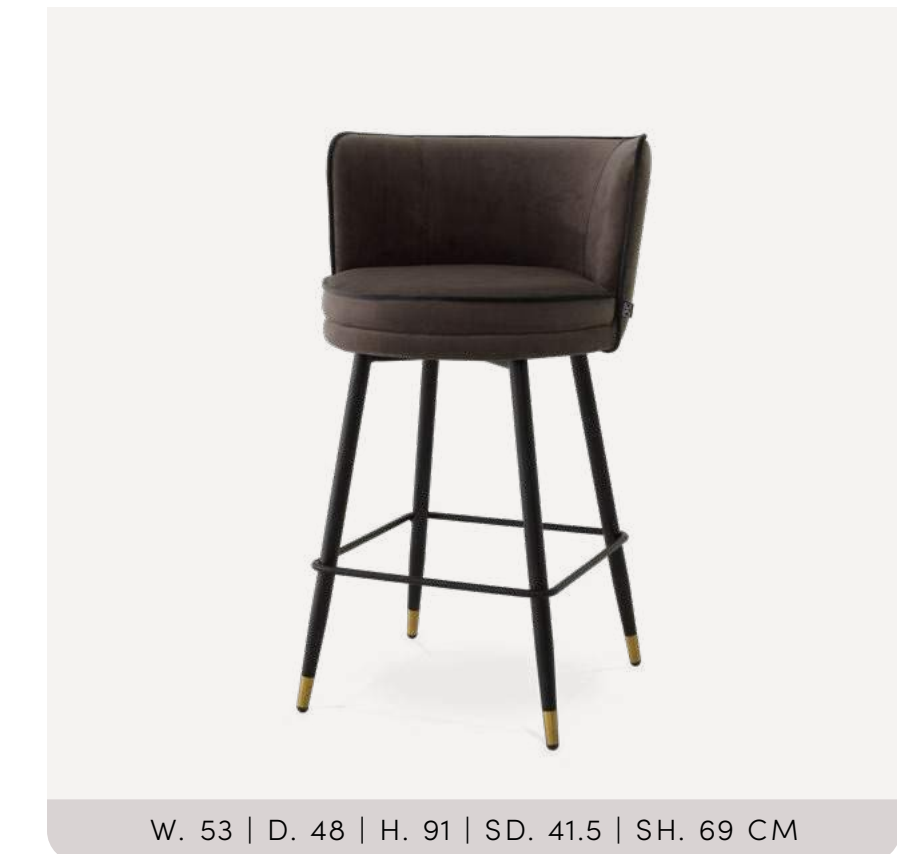

W. 53 | D. 48 | H. 91 | SD. 41.5 | SH. 69 CM

COUNTERSTOOL GRENADA

118563 | SAVONA GREY VELVET