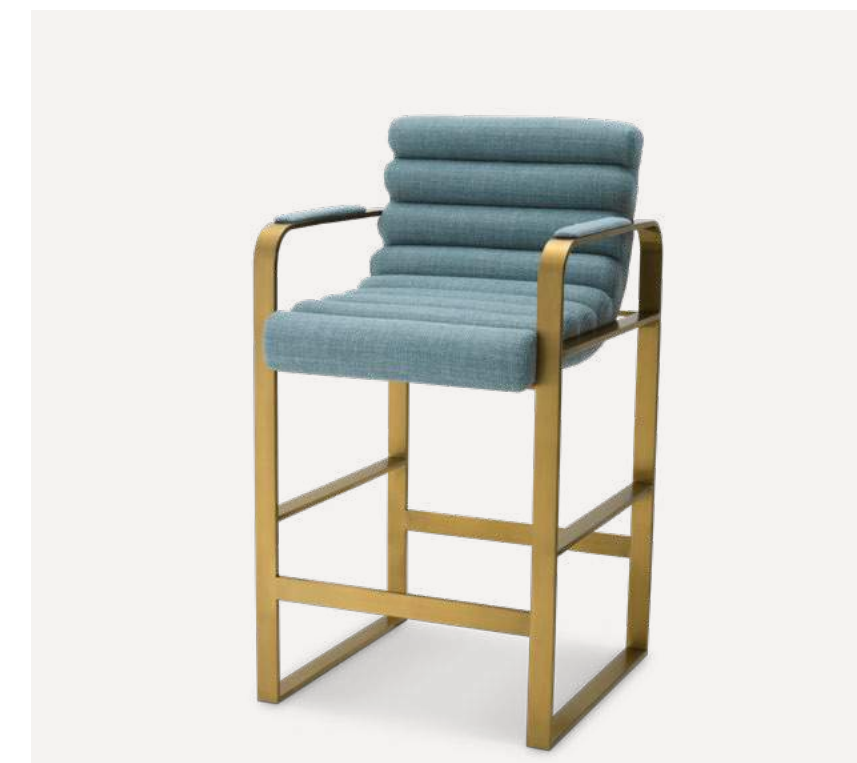

BARSTOOL OLSEN

118566 | SCALEA BLUE

W. 68.5 | D. 88 | H. 77 | SD. 55 | SH. 42 | AH. 54 CM

ARMCHAIR OLSEN

118325 | SCALEA BLUE

W. 53.5 | D. 57 | H. 96.5 | SD. 41 | SH. 67 | AH. 81.5 CM

COUNTERSTOOL OLSEN

118187 | SCALEA BLUE

W. 53.5 | D. 57 | H. 96.5 | SD. 41 | SH. 67 | AH. 81.5 CM

COUNTERSTOOL OLSEN

118569 | SCALEA SAND

NEW DINING CHAIRS

- Introducing a new fabric option for our existing Bravo chair
- Dining chair Beale (118079) is not available for UK