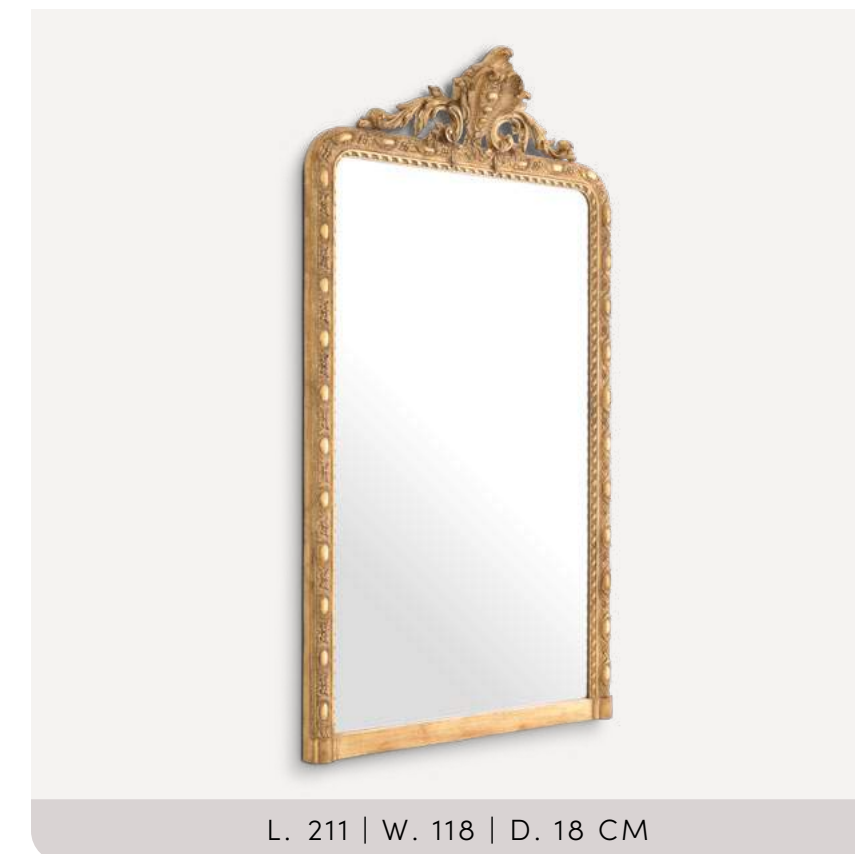

L. 95 | W. 140 | D. 5.5 CM

MIRROR BRYANT

118161 | GOLD FINISH

MIRRORS CRAFTED FROM MAHOGANY WOOD

- Large items

L. 211 | W. 118 | D. 18 CM

MIRROR LUDOVICO

118028 | ANTIQUE GOLD FINISH