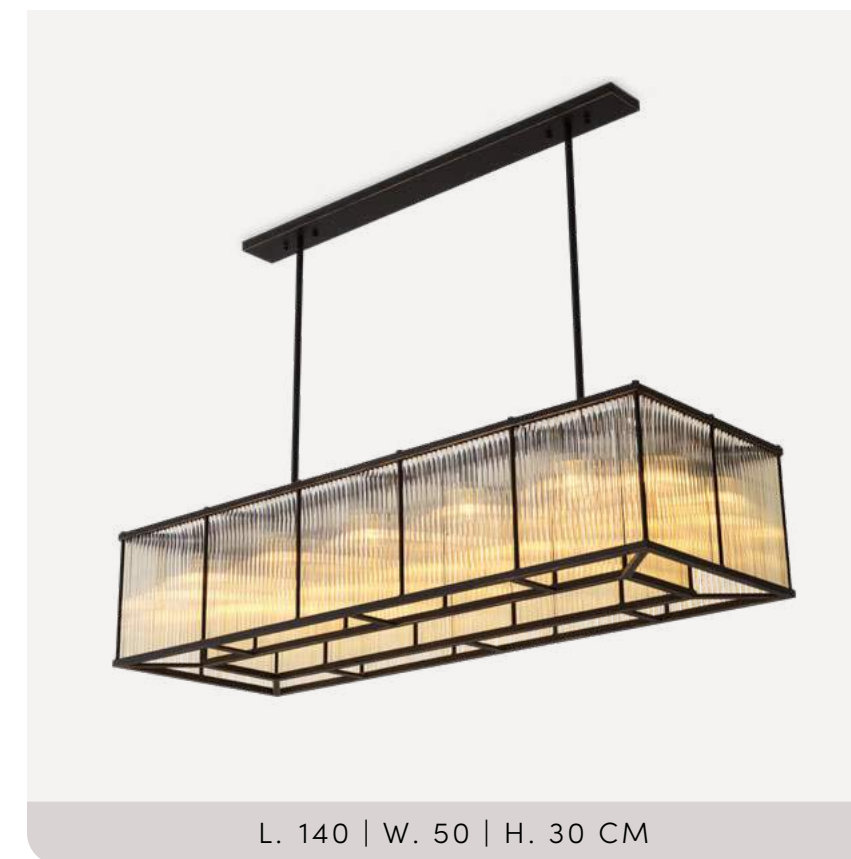

Ø 49 | H. 60 CM

CHANDELIER SCAPA

118259 | BRONZE HIGHLIGHT FINISH

- Remarkably crafted from a single solid piece of alabaster

SERIES BERNARDI

- Vintage glass
- These new items are part of an existing series featured on the website

L. 80 | W. 80 | H. 30 CM

CEILING LAMP BERNARDI SQUARE

118575 | BRONZE HIGHLIGHT FINISH

L. 140 | W. 50 | H. 30 CM

CHANDELIER BERNARDI RECTANGULAR

118576 | BRONZE HIGHLIGHT FINISH

CEILING LAMP EAST

- Clear glass
- This new items is part of an existing series featured on the website

Ø 81 | H. 38 CM

CEILING LAMP EAST

118486 | ANTIQUE BRASS FINISH

SERIES BEAU RIVAGE

- Vintage brass finish
- Table lamp Beau Rivage: round shade, adorned with a golden lining
- Not available for USA

W. 20 | D. 14 | H. 40 CM