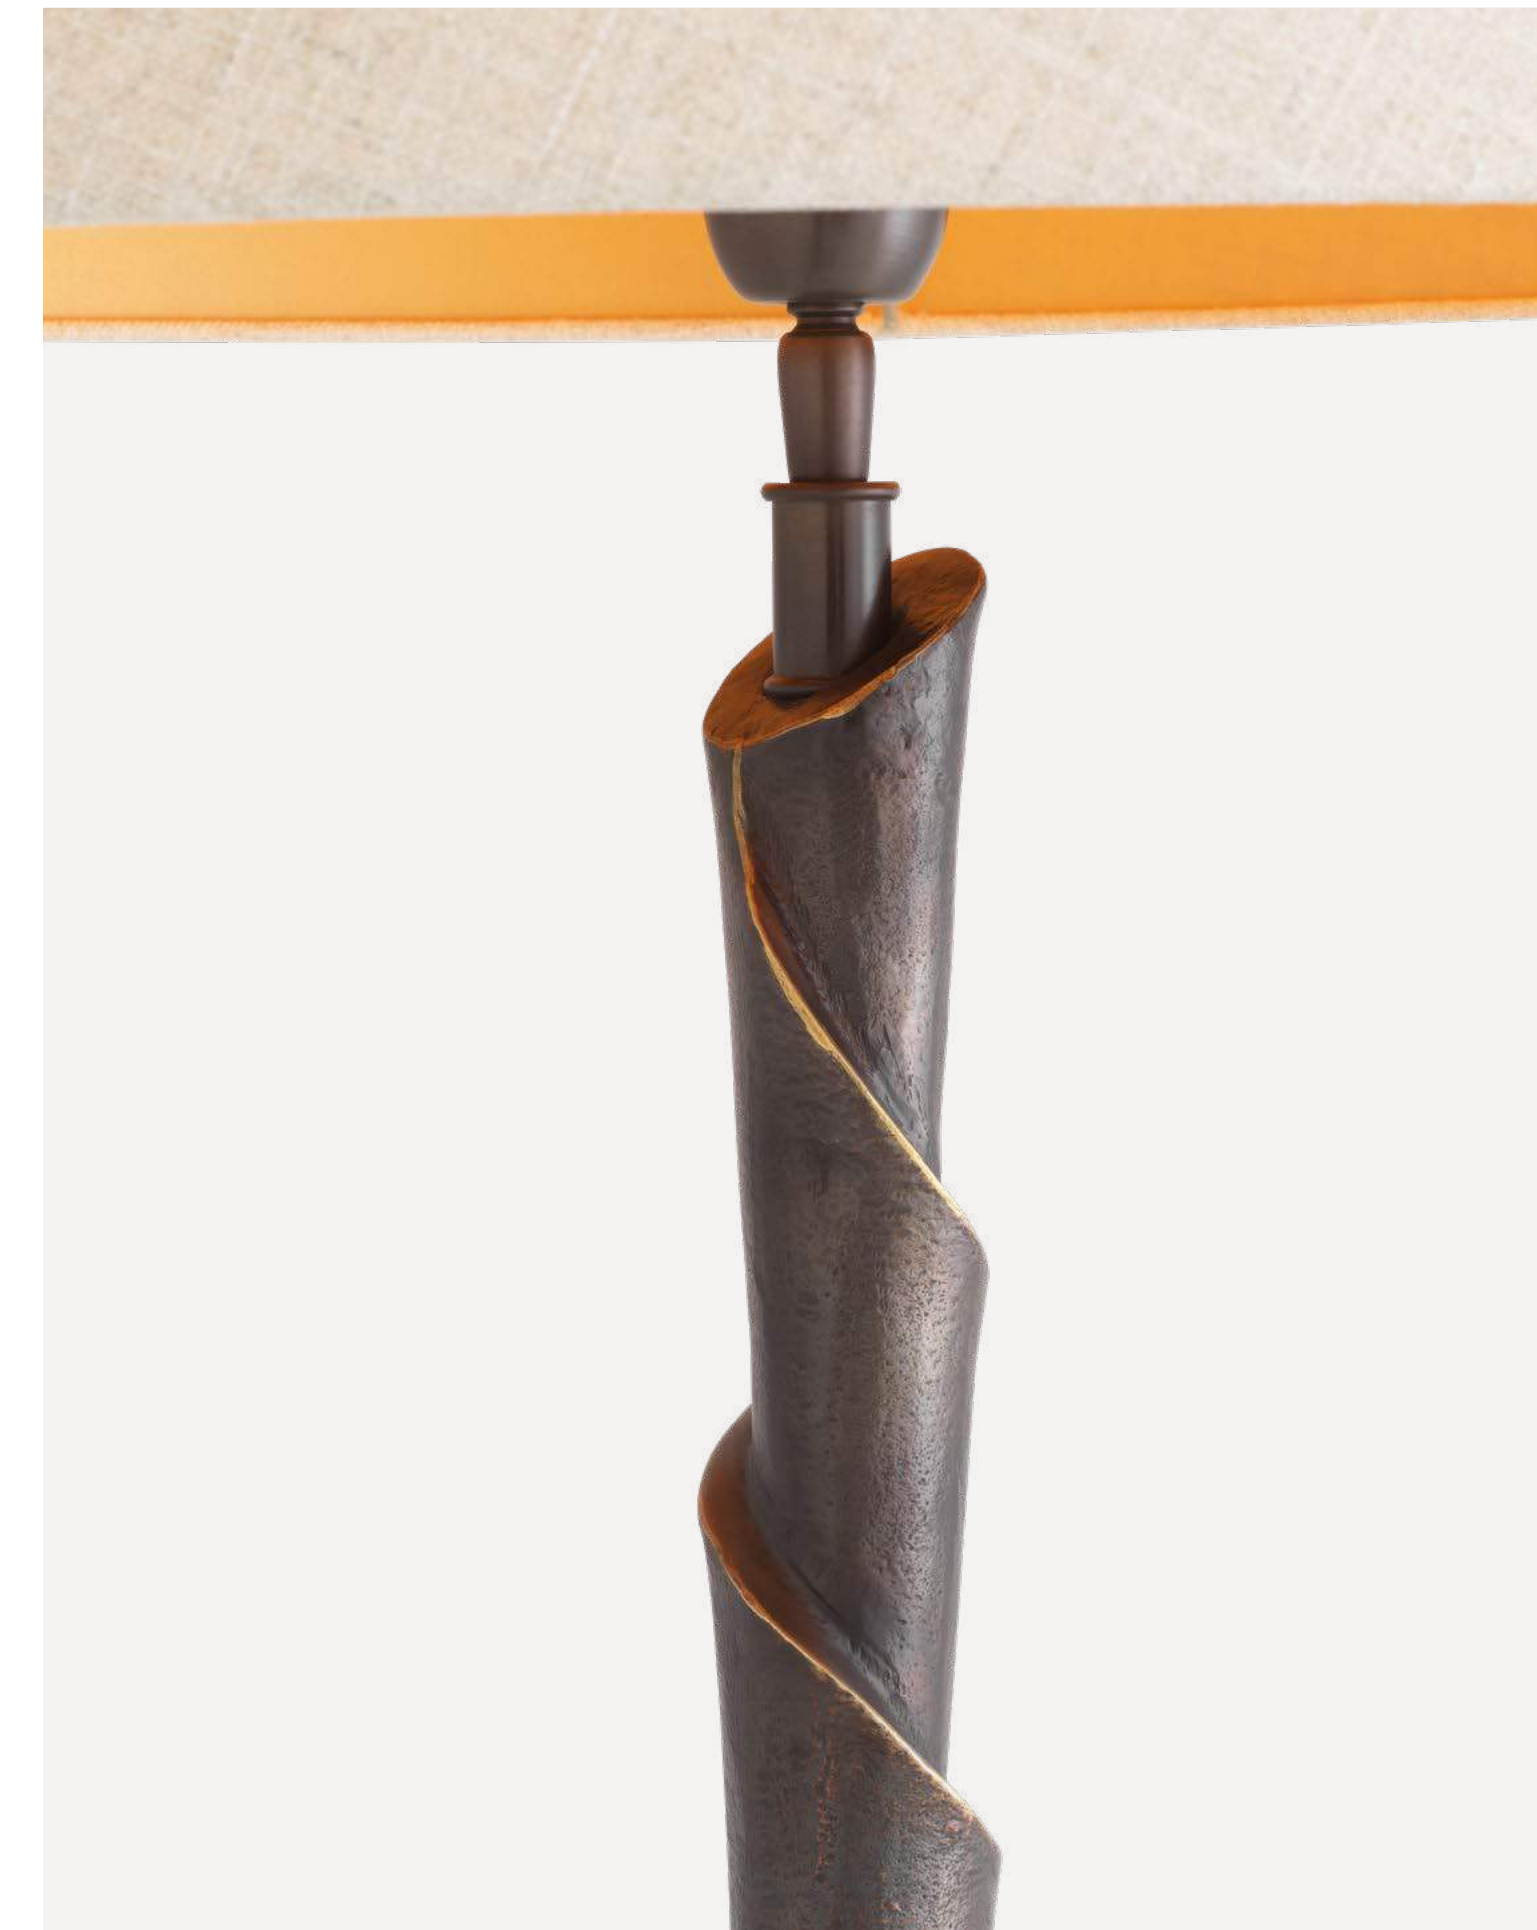

SERIES RIVERBANK

- Incorporating a diffuser within the shade, adorned with a golden lining
- Including linen mix shade
- Riverbank wall lamp will be introduced later
- Not available for USA

W. 15.5 | MAX W. 37.5 | H. 79.5 CM

TABLE LAMP RIVERBANK

118688 | BRONZE HIGHLIGHT FINISH

W. 41 | MAX W. 50 | H. 169 CM

FLOOR LAMP RIVERBANK

118689 | BRONZE HIGHLIGHT FINISH