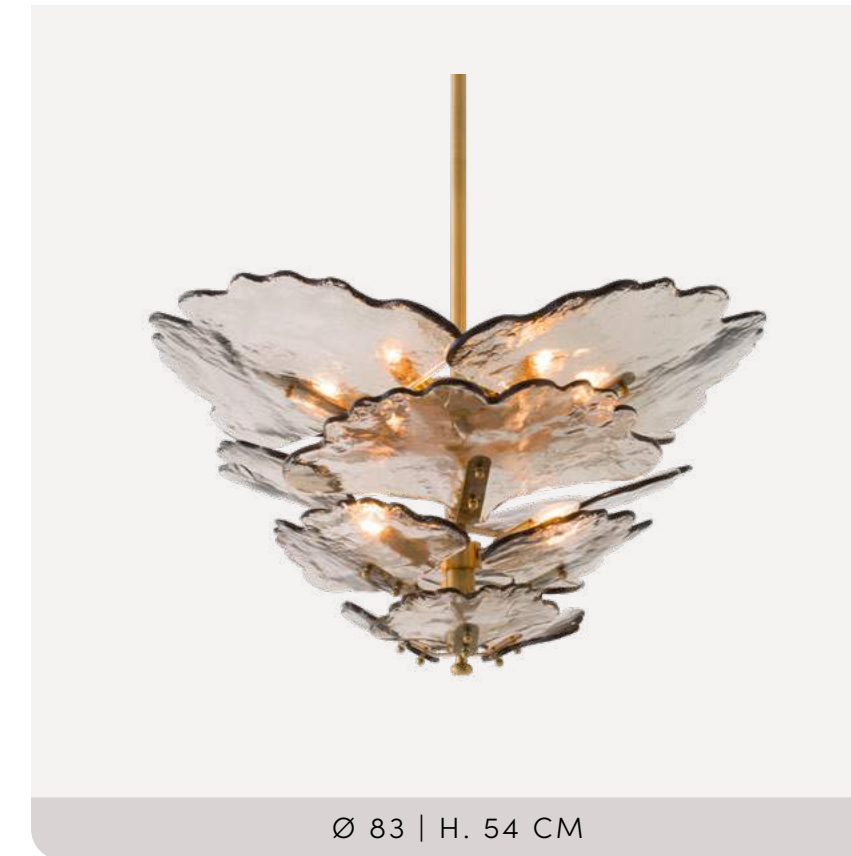

Ø 83 | H. 54 CM

PENDANT FLORINA

118766 | SMOKE GLASS