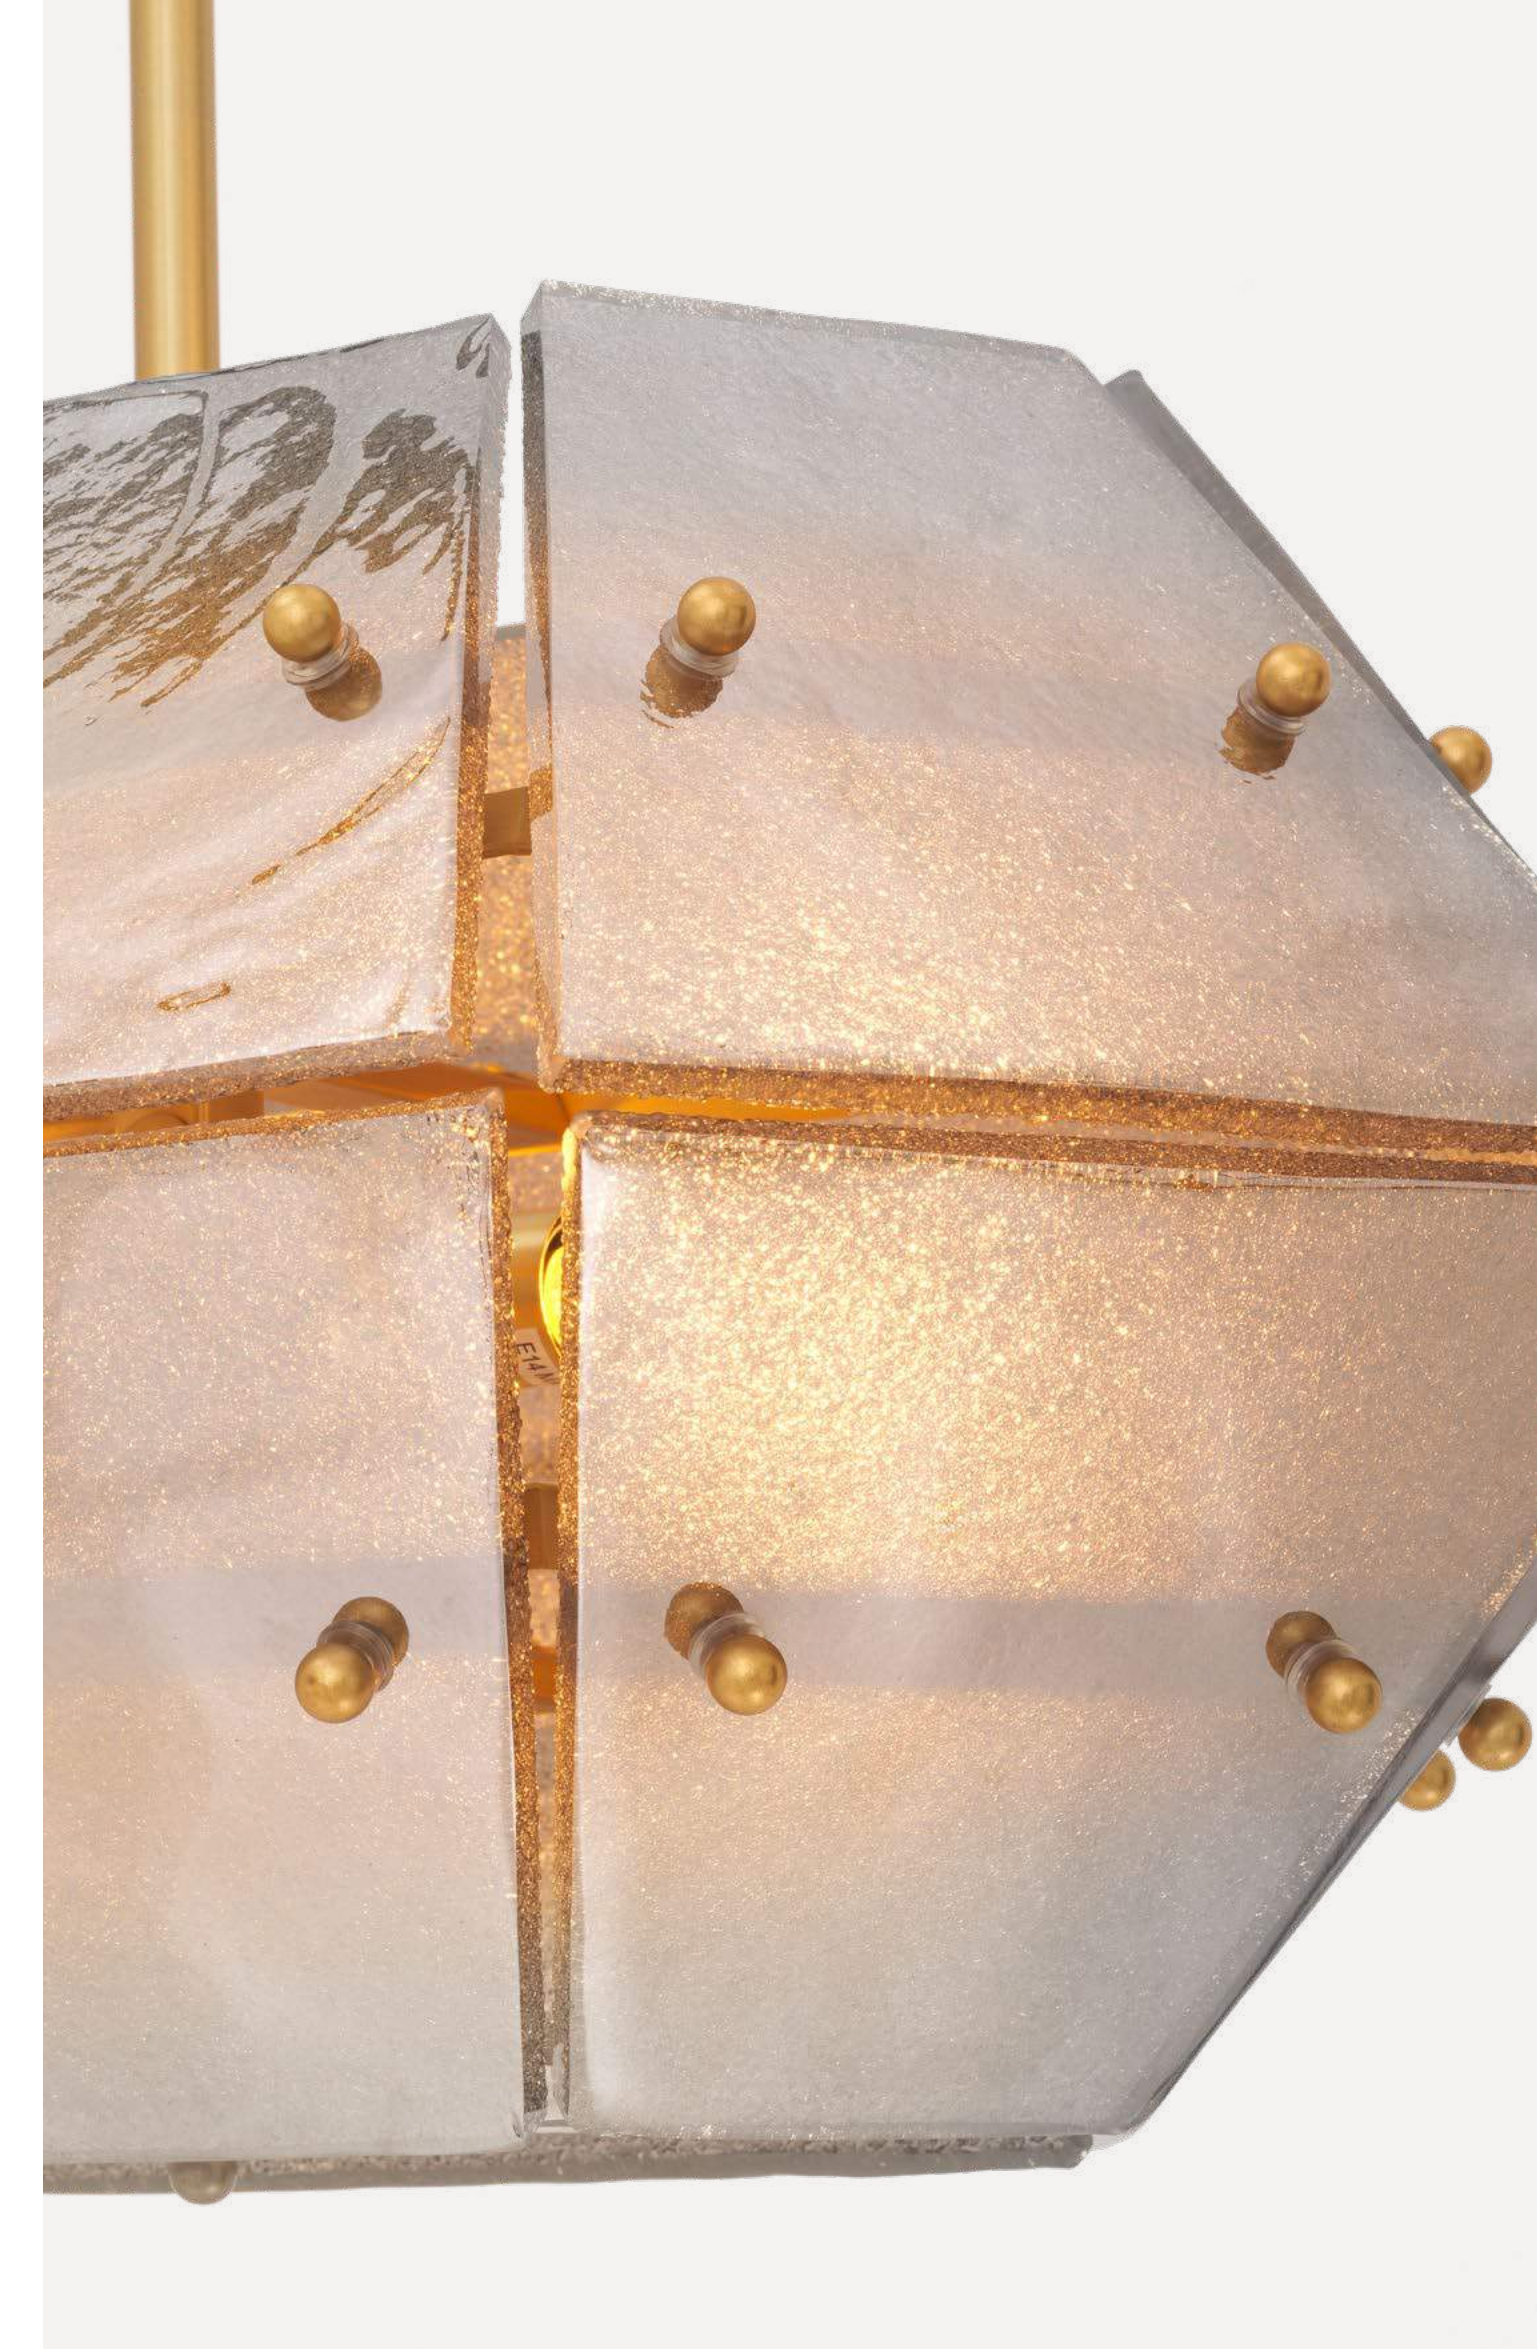

CHANDELIER FERRUCCI

- Antique brass finish
- Handmade glass

PENDANT FERRUCCI

118407 | SMOKE GLASS